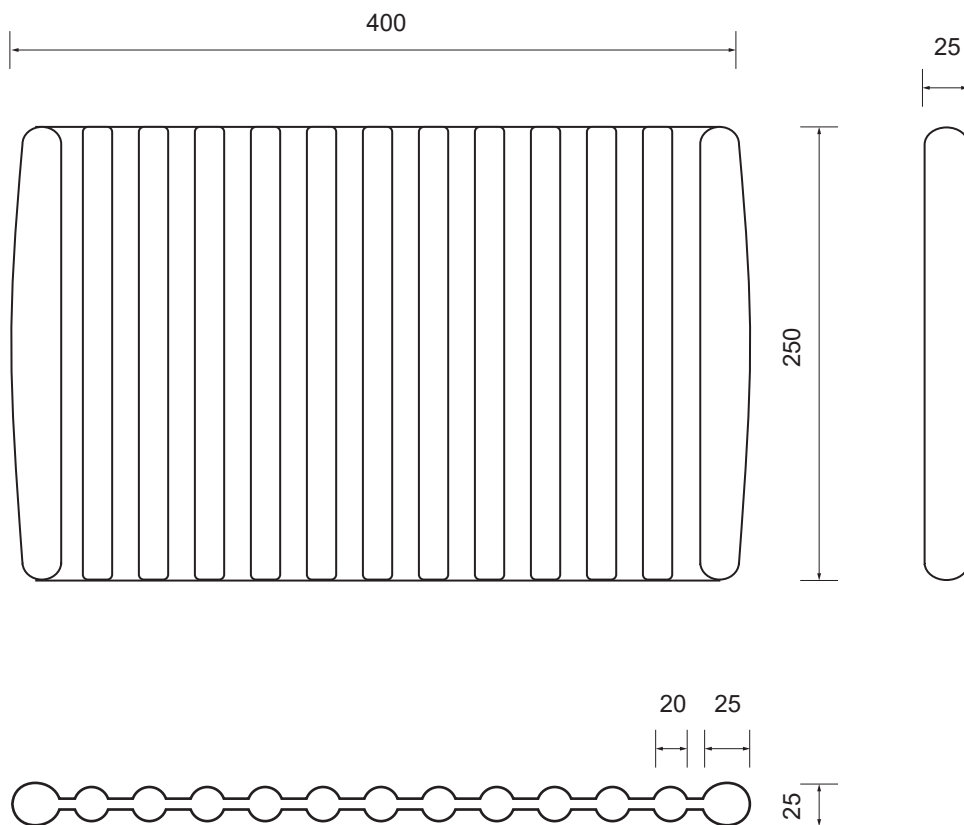

(Rough-in Dimensions):
(Unit): mm

| | |
|-----------------|-------------|
| Item No. | XPI007GE-Bk |
| Available Color | ブラック |
| Materials | ジェル |
| Remarks | |