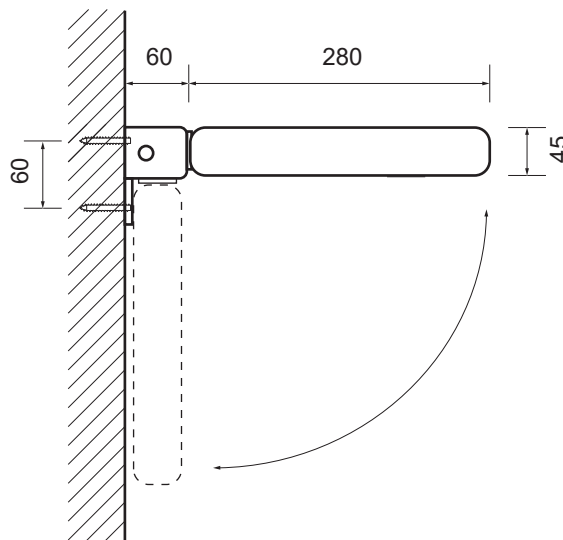

(Rough-in Dimensions):
(Unit): mm

XCH003PU-Wh

XCH003PU-Bk

| | |
|-----------------|---------------------------|
| Item No. | XCH003PU-Wh / XCH003PU-Bk |
| Available Color | ホワイト / ブラック |
| Materials | 座面 : ポリウレタン |
| Remarks | |