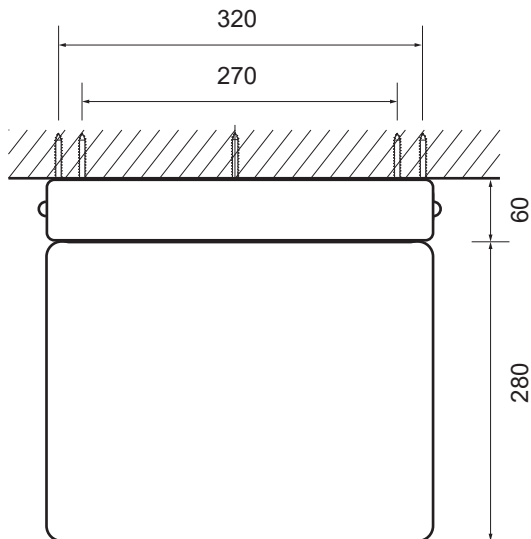

(Rough-in Dimensions):
(Unit): mm

XCH003PU-Wh

XCH003PU-Bk

| | |
|-----------------|---------------------------|
| Item No. | XCH003PU-Wh / XCH003PU-Bk |
| Available Color | ホワイト / ブラック |
| Materials | 座面 : ポリウレタン |
| Remarks | |