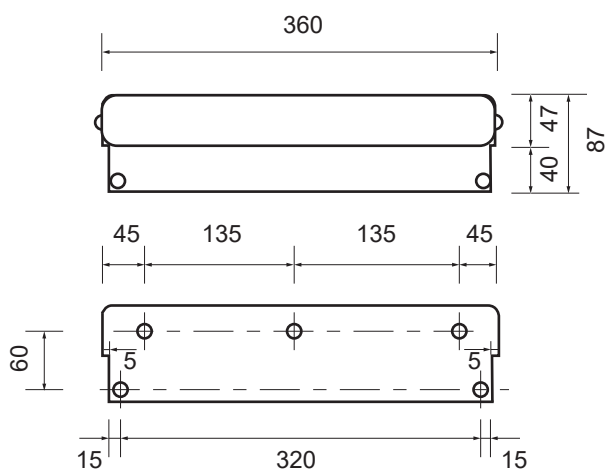

(Rough-in Dimensions):
(Unit): mm

XCH003PU-Wh

XCH003PU-Bk

| | |
|-----------------|---------------------------|
| Item No. | XCH003PU-Wh / XCH003PU-Bk |
| Available Color | ホワイト / ブラック |
| Materials | 座面 : ポリウレタン |
| Remarks | |