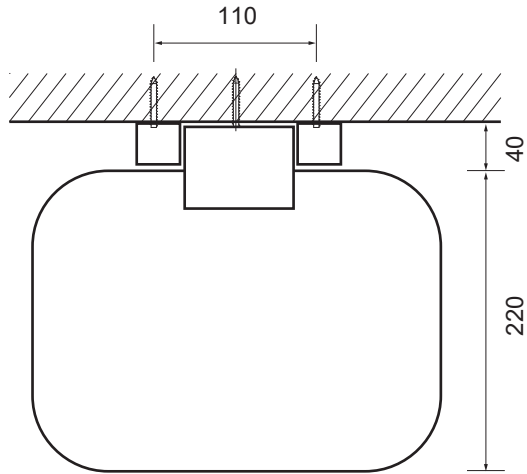

(Rough-in Dimensions):  
(Unit): mm

XCH002PU-Wh

XCH002PU-Bk

|                 |                           |
|-----------------|---------------------------|
| Item No.        | XCH002PU-Wh / XCH002PU-Bk |
| Available Color | ホワイト / ブラック               |
| Materials       | 座面 : ポリウレタン               |
| Remarks         |                           |