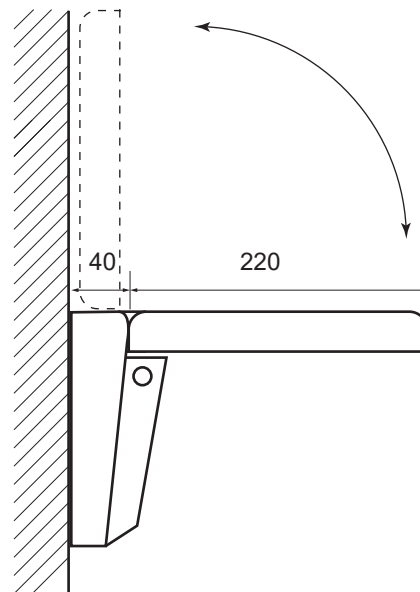

(Rough-in Dimensions):  
(Unit): mm

XCH002PU-Wh

XCH002PU-Bk

|                 |                           |
|-----------------|---------------------------|
| Item No.        | XCH002PU-Wh / XCH002PU-Bk |
| Available Color | ホワイト / ブラック               |
| Materials       | 座面 : ポリウレタン               |
| Remarks         |                           |