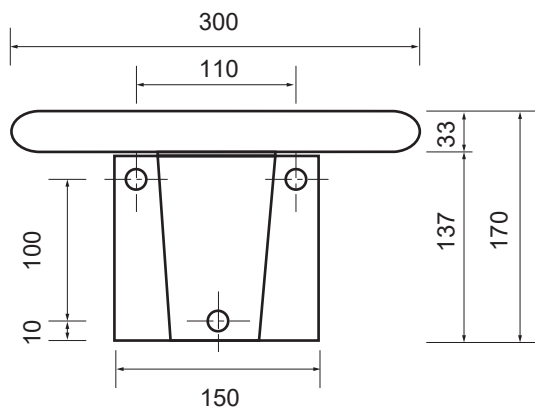

(Rough-in Dimensions):  
(Unit): mm

XCH002PU-Wh

XCH002PU-Bk

|                 |                           |
|-----------------|---------------------------|
| Item No.        | XCH002PU-Wh / XCH002PU-Bk |
| Available Color | ホワイト / ブラック               |
| Materials       | 座面 : ポリウレタン               |
| Remarks         |                           |