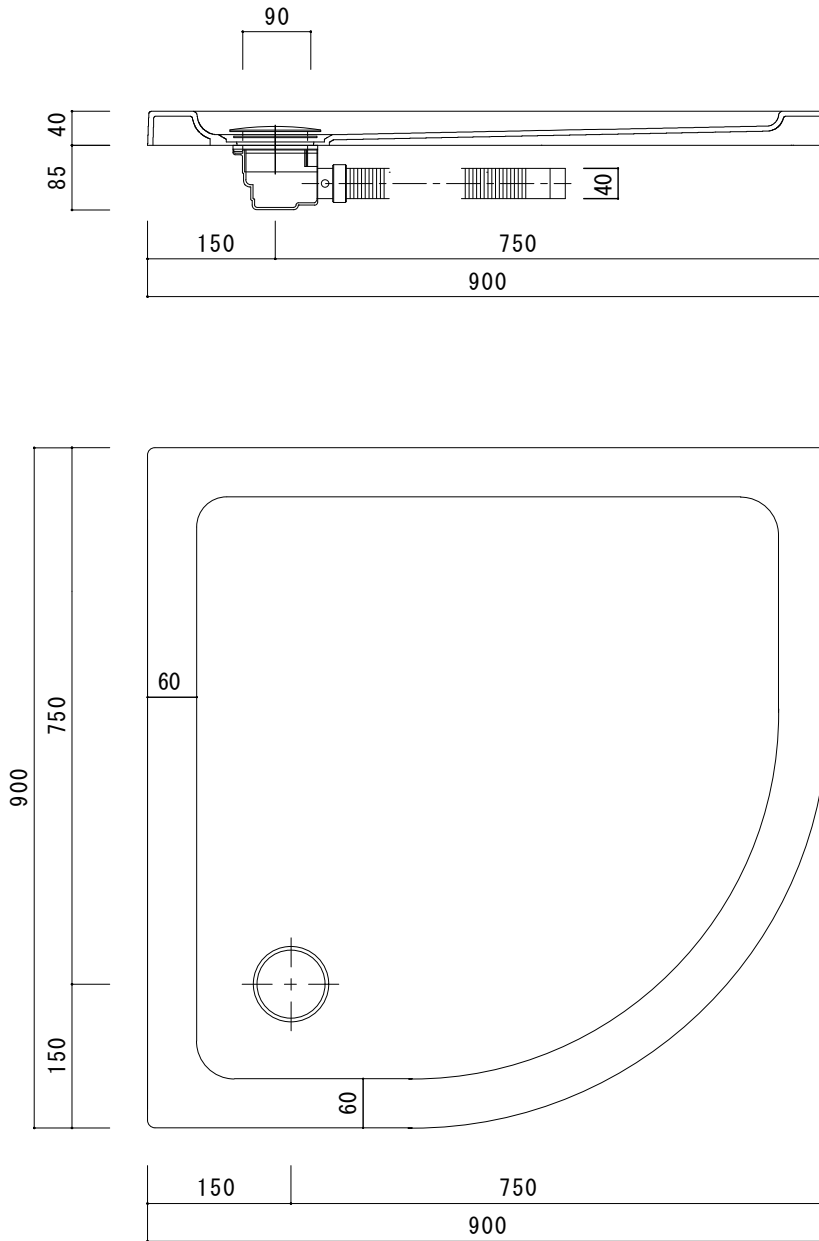

(Rough-In Dimensions):
(Unit):mm

Item No.	ST90RUW
Available Color	ホワイト
Materials	SMC