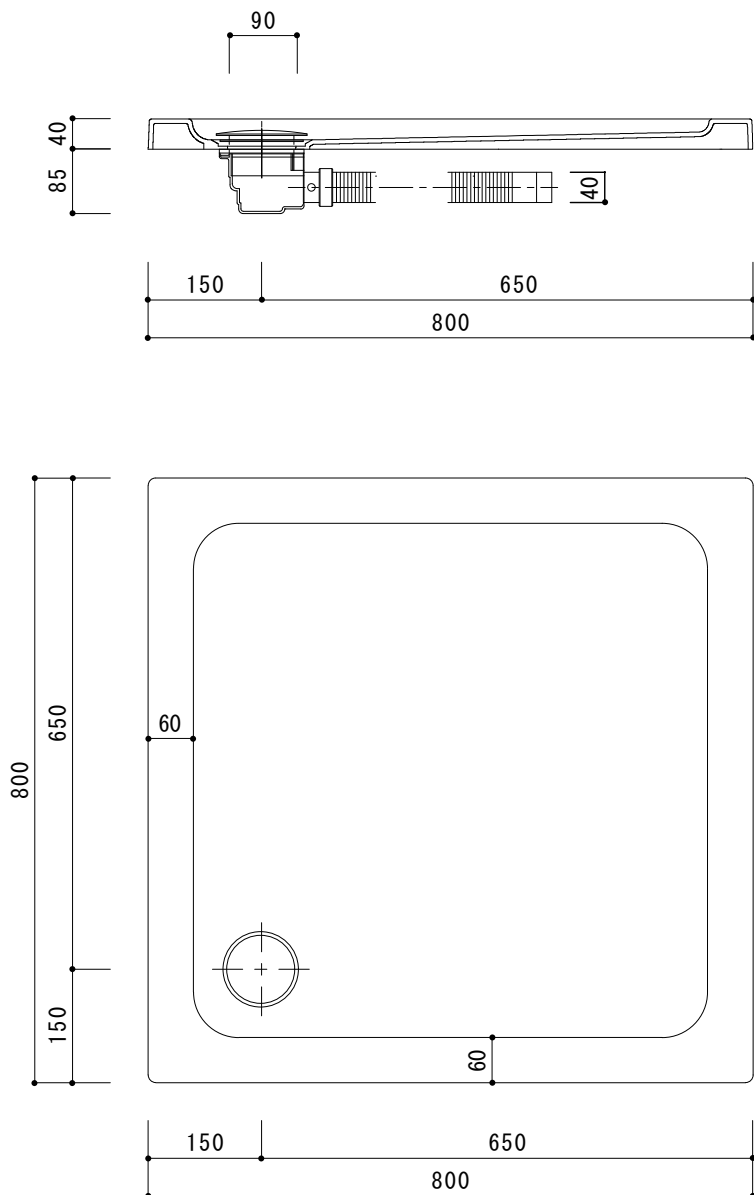

(Rough-In Dimensions):
(Unit):mm

| | |
|-----------------|----------|
| Item No. | ST8080UW |
| Available Color | ホワイト |
| Materials | SMC |