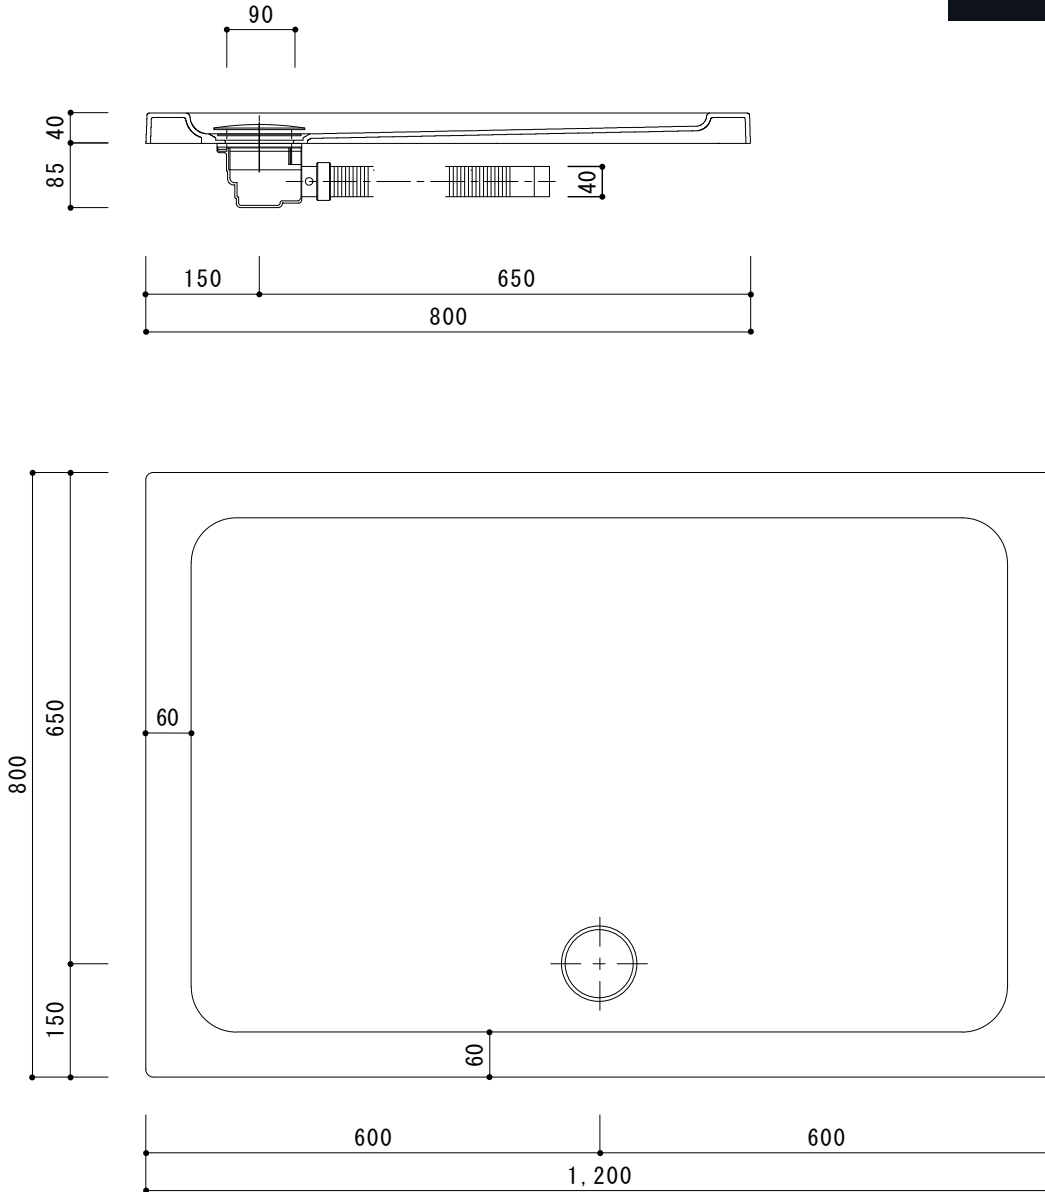

(Rough-In Dimensions):  
(Unit):mm

Item No.	ST12080UW
Available Color	ホワイト
Material	SMC