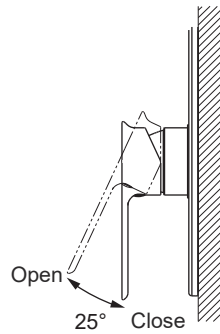

(Rough-in Dimensions):
(Unit): mm

Item No.	PB865104CP / 1-function
Color	Chrome
Materials	Brass
Cartridge	—
Aerator	—
Standard pressure	Flow pressure: min. 0.5 bar – recommended 1 – 5 bar Flow rate at 1 bar flow pressure : ≥6 L/min
Remark	Match with built-in body set D999CP