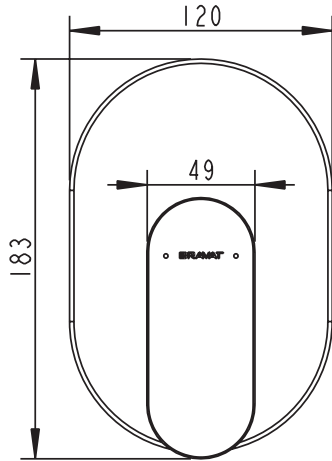

(Rough-in Dimensions):
(Unit): mm

Item No.	PB865104CP / 1-function
Color	Chrome
Materials	Brass
Cartridge	—
Aerator	—
Standard pressure	Flow pressure: min. 0.5 bar – recommended 1 – 5 bar Flow rate at 1 bar flow pressure : ≥6 L/min
Remark	Match with built-in body set D999CP