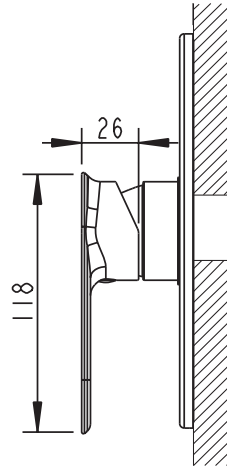

(Rough-in Dimensions):
(Unit): mm

Item No.	PB865104CP / 1-function
Color	Chrome
Materials	Brass
Cartridge	—
Aerator	—
Standard pressure	Flow pressure: min. 0.5 bar – recommended 1 – 5 bar Flow rate at 1 bar flow pressure : ≥6 L/min
Remark	Match with built-in body set D999CP