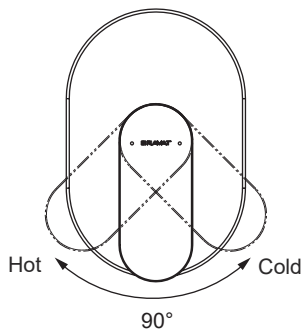

(Rough-in Dimensions):
(Unit): mm

Item No.	PB865104CP / 1-function
Color	Chrome
Materials	Brass
Cartridge	—
Aerator	—
Standard pressure	Flow pressure: min. 0.5 bar – recommended 1 – 5 bar Flow rate at 1 bar flow pressure : ≥6 L/min
Remark	Match with built-in body set D999CP