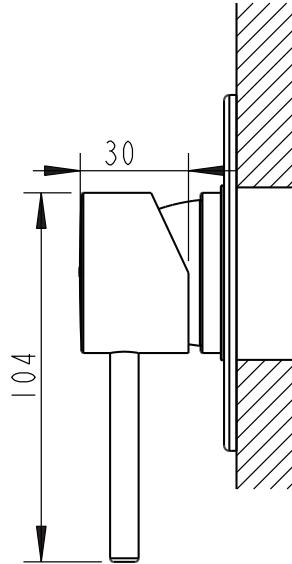

(Rough-in Dimensions):  
(Unit): mm

Item No.	PB86061C-A1-07 / Built-in Bath & Shower Mixer Trim Set (1-function)
Available Color	Chrome
Materials	Brass
Cartridge	—
Aerator	—
Static inlet pressure range	0.15 - 1.0 MPa
Remark	Match with Built-in body set D999CP-07