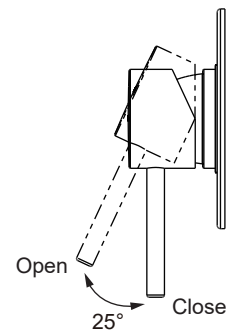

(Rough-in Dimensions):  
(Unit): mm

Item No.	PB86061C-A1-07 / Built-in Bath & Shower Mixer Trim Set (1-function)
Available Color	Chrome
Materials	Brass
Cartridge	—
Aerator	—
Static inlet pressure range	0.15 - 1.0 MPa
Remark	Match with Built-in body set D999CP-07