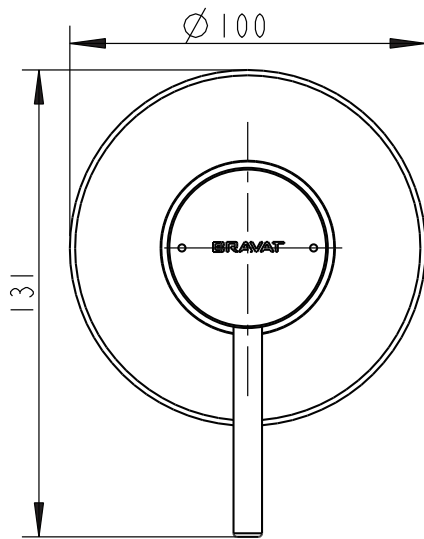

(Rough-in Dimensions):  
(Unit): mm

Item No.	PB86061C-A1-07 / Built-in Bath & Shower Mixer Trim Set (1-function)
Available Color	Chrome
Materials	Brass
Cartridge	—
Aerator	—
Static inlet pressure range	0.15 - 1.0 MPa
Remark	Match with Built-in body set D999CP-07