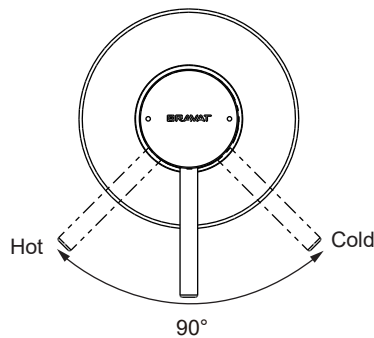

(Rough-in Dimensions):  
(Unit): mm

Item No.	PB86061C-A1-07 / Built-in Bath & Shower Mixer Trim Set (1-function)
Available Color	Chrome
Materials	Brass
Cartridge	—
Aerator	—
Static inlet pressure range	0.15 - 1.0 MPa
Remark	Match with Built-in body set D999CP-07