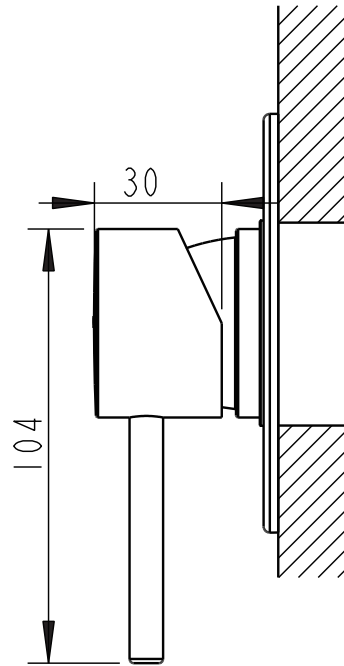

(Rough-in Dimensions):
(Unit): mm

Item No.	PB86061BW-A1-07
Available Color	Matt Black
Materials	DZR Brass
Cartridge	—
Aerator	—
Recommended pressure	Static inlet pressure range : 0.15 - 1.0 MPa
Remark	Match with Built-in body set D999BW-07