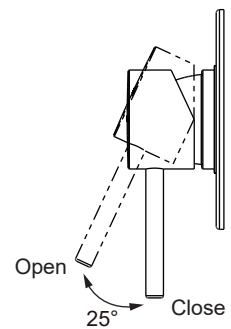

(Rough-in Dimensions):
(Unit): mm

Item No.	PB86061BW-A1-07
Available Color	Matt Black
Materials	DZR Brass
Cartridge	—
Aerator	—
Recommended pressure	Static inlet pressure range : 0.15 - 1.0 MPa
Remark	Match with Built-in body set D999BW-07