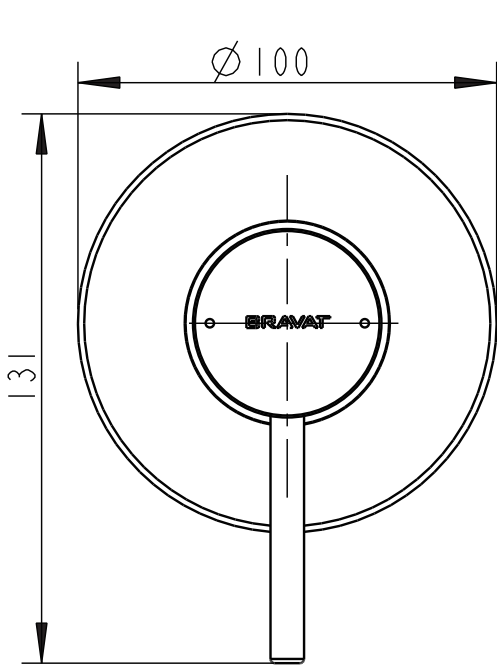

(Rough-in Dimensions):
(Unit): mm

Item No.	PB86061BW-A1-07
Available Color	Matt Black
Materials	DZR Brass
Cartridge	—
Aerator	—
Recommended pressure	Static inlet pressure range : 0.15 - 1.0 MPa
Remark	Match with Built-in body set D999BW-07