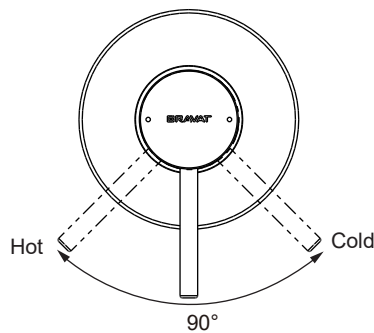

(Rough-in Dimensions):
(Unit): mm

Item No.	PB86061BW-A1-07
Available Color	Matt Black
Materials	DZR Brass
Cartridge	—
Aerator	—
Recommended pressure	Static inlet pressure range : 0.15 - 1.0 MPa
Remark	Match with Built-in body set D999BW-07