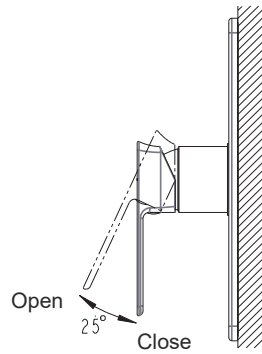

(Rough-in Dimensions):
(Unit): mm

Item No.	PB856101CP (1-function)
Color	Chrome
Materials	Brass
Cartridge	—
Aerator	—
Standard pressure	Flow pressure: min. 0.5 bar – recommended 1 – 5 bar Flow rate at 1 bar flow pressure : ≥6 L/min
Remark	Match with built-in body set D999CP