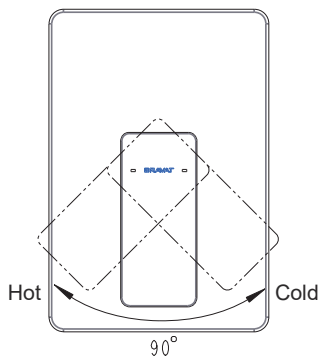

(Rough-in Dimensions):
(Unit): mm

Item No.	PB856101CP (1-function)
Color	Chrome
Materials	Brass
Cartridge	—
Aerator	—
Standard pressure	Flow pressure: min. 0.5 bar – recommended 1 – 5 bar Flow rate at 1 bar flow pressure : ≥6 L/min
Remark	Match with built-in body set D999CP