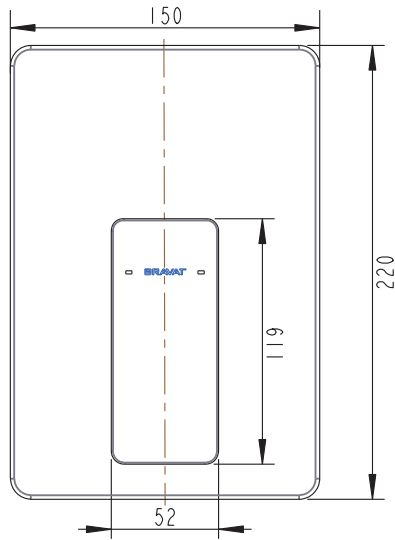

(Rough-in Dimensions):
(Unit): mm

Item No.	PB856101CP (1-function)
Color	Chrome
Materials	Brass
Cartridge	—
Aerator	—
Standard pressure	Flow pressure: min. 0.5 bar – recommended 1 – 5 bar Flow rate at 1 bar flow pressure : ≥6 L/min
Remark	Match with built-in body set D999CP