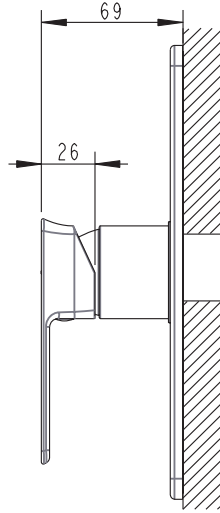

(Rough-in Dimensions):
(Unit): mm

Item No.	PB856101CP (1-function)
Color	Chrome
Materials	Brass
Cartridge	—
Aerator	—
Standard pressure	Flow pressure: min. 0.5 bar – recommended 1 – 5 bar Flow rate at 1 bar flow pressure : ≥6 L/min
Remark	Match with built-in body set D999CP