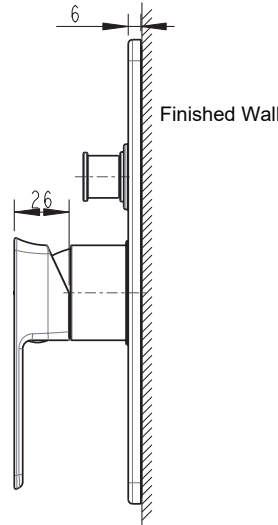

(Rough-in Dimensions):  
(Unit): mm

Item No.	PB856101CP-2 / 2-function
Color	Chrome
Materials	Brass
Cartridge	—
Aerator	—
Standard pressure	Flow pressure: min. 0.5 bar – recommended 1 – 5 bar Flow rate at 1 bar flow pressure : ≥6 L/min
Remark	Match with built-in body set D9100CP