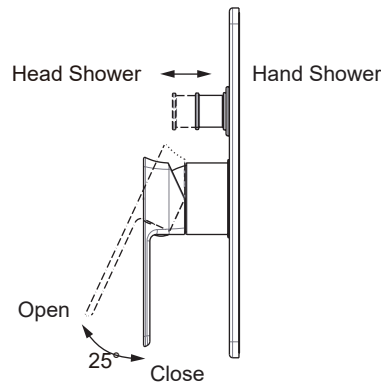

(Rough-in Dimensions):  
(Unit): mm

Item No.	PB856101CP-2 / 2-function
Color	Chrome
Materials	Brass
Cartridge	—
Aerator	—
Standard pressure	Flow pressure: min. 0.5 bar – recommended 1 – 5 bar Flow rate at 1 bar flow pressure : ≥6 L/min
Remark	Match with built-in body set D9100CP