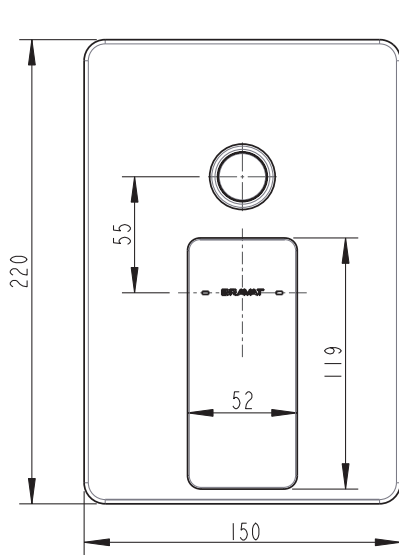

(Rough-in Dimensions):  
(Unit): mm

Item No.	PB856101CP-2 / 2-function
Color	Chrome
Materials	Brass
Cartridge	—
Aerator	—
Standard pressure	Flow pressure: min. 0.5 bar – recommended 1 – 5 bar Flow rate at 1 bar flow pressure : ≥6 L/min
Remark	Match with built-in body set D9100CP