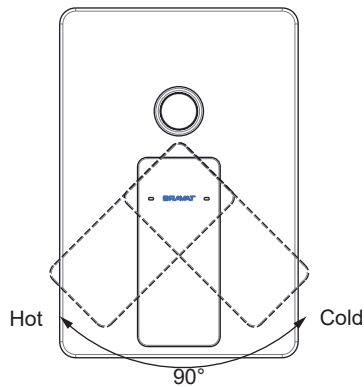

(Rough-in Dimensions):  
(Unit): mm

Item No.	PB856101CP-2 / 2-function
Color	Chrome
Materials	Brass
Cartridge	—
Aerator	—
Standard pressure	Flow pressure: min. 0.5 bar – recommended 1 – 5 bar Flow rate at 1 bar flow pressure : ≥6 L/min
Remark	Match with built-in body set D9100CP