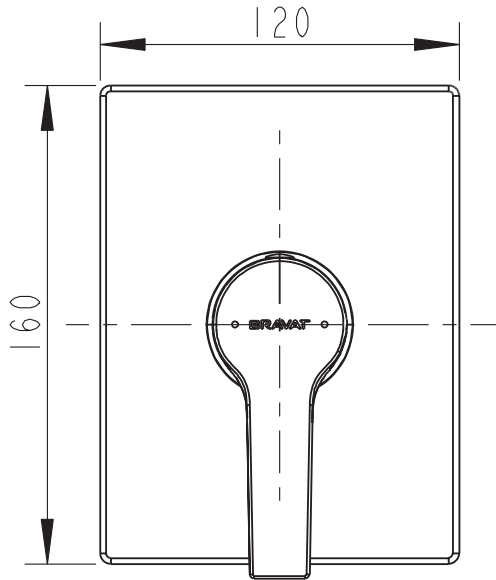

(Rough-in Dimensions):
(Unit): mm

Item No.	PB85179C-A / Built-in Bath & Shower Mixer Trim Set (1-function)
Color	Chrome
Materials	Brass
Aerator	—
Recommended pressure	1 – 5 bar
Remark	Match with built-in body set D999CP-ENG