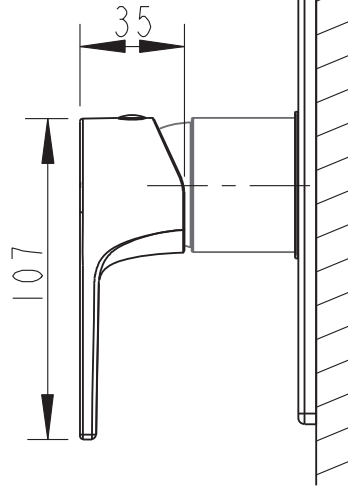

(Rough-in Dimensions):
(Unit): mm

Item No.	PB85179C-A / Built-in Bath & Shower Mixer Trim Set (1-function)
Color	Chrome
Materials	Brass
Aerator	—
Recommended pressure	1 – 5 bar
Remark	Match with built-in body set D999CP-ENG