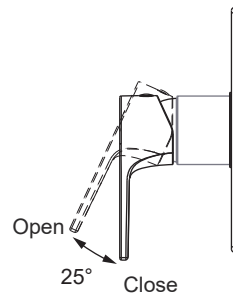

(Rough-in Dimensions):
(Unit): mm

Item No.	PB85179C-A / Built-in Bath & Shower Mixer Trim Set (1-function)
Color	Chrome
Materials	Brass
Aerator	—
Recommended pressure	1 – 5 bar
Remark	Match with built-in body set D999CP-ENG