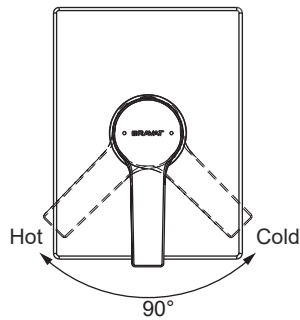

(Rough-in Dimensions):
(Unit): mm

Item No.	PB85179C-A / Built-in Bath & Shower Mixer Trim Set (1-function)
Color	Chrome
Materials	Brass
Aerator	—
Recommended pressure	1 – 5 bar
Remark	Match with built-in body set D999CP-ENG