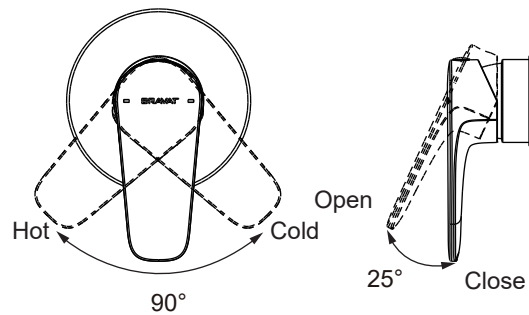

(Rough-in Dimensions):  
(Unit): mm

PB8173218BW-1-07

PB8173218CP-1-07

Item No.	PB8173218BW-1-07 / PB8173218CP-1-07 (1-function)
Available Color	Matt Black / Chrome
Materials	DZR Brass / Brass
Cartridge	—
Aerator	—
Static inlet pressure range	0.15 - 1.0 MPa
Remarks	Match with Built-in body set D999BW-07 Match with Built-in body set D999CP-07