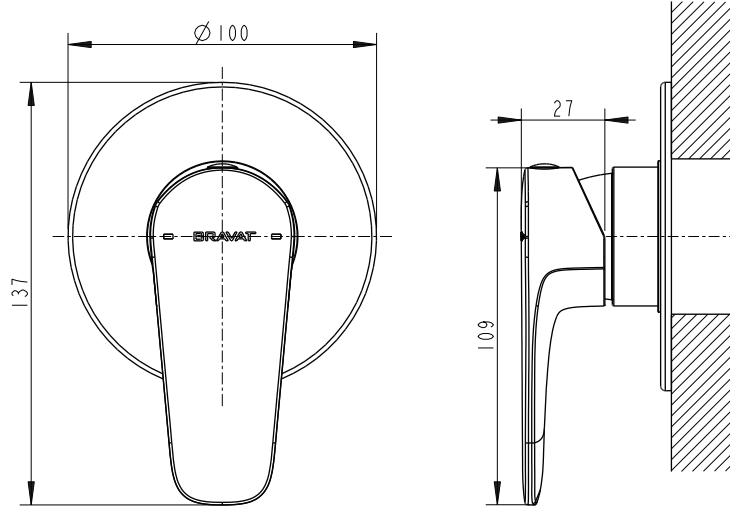

(Rough-in Dimensions):  
(Unit): mm

PB8173218BW-1-07

PB8173218CP-1-07

Item No.	PB8173218BW-1-07 / PB8173218CP-1-07 (1-function)
Available Color	Matt Black / Chrome
Materials	DZR Brass / Brass
Cartridge	—
Aerator	—
Static inlet pressure range	0.15 - 1.0 MPa
Remarks	Match with Built-in body set D999BW-07 Match with Built-in body set D999CP-07