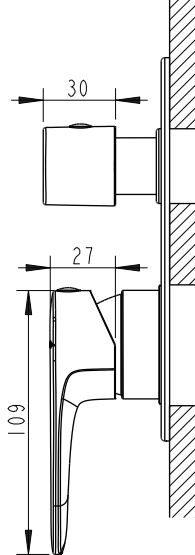

(Rough-in Dimensions):  
(Unit): mm

PB8173218CP-2A-07

PB8173218BW-2A-07

Item No.	PB8173218CP-2A-07 / PB8173218BW-2A-07 (2-function Rotatory Diverter)
Available Color	Chrome / Matt Black
Materials	Brass / DZR Brass
Cartridge	—
Aerator	—
Static inlet pressure range	Pressure range : 0.1 - 0.5 MPa, Best to use : 0.3MPa
Remarks	PB8173218CP-2A-07 : Match with Built-in body set D982CP-B, D982CP-A-07 PB8173218BW-2A-07 : Match with Built-in body set D982K-A-07