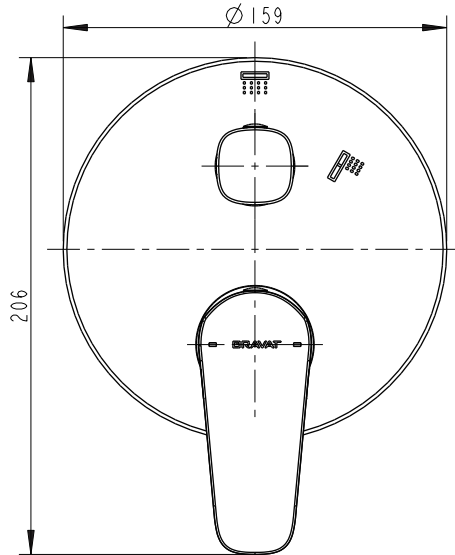

(Rough-in Dimensions):  
(Unit): mm

PB8173218CP-2A-07

PB8173218BW-2A-07

Item No.	PB8173218CP-2A-07 / PB8173218BW-2A-07 (2-function Rotatory Diverter)
Available Color	Chrome / Matt Black
Materials	Brass / DZR Brass
Cartridge	—
Aerator	—
Static inlet pressure range	Pressure range : 0.1 - 0.5 MPa, Best to use : 0.3MPa
Remarks	PB8173218CP-2A-07 : Match with Built-in body set D982CP-B, D982CP-A-07 PB8173218BW-2A-07 : Match with Built-in body set D982K-A-07