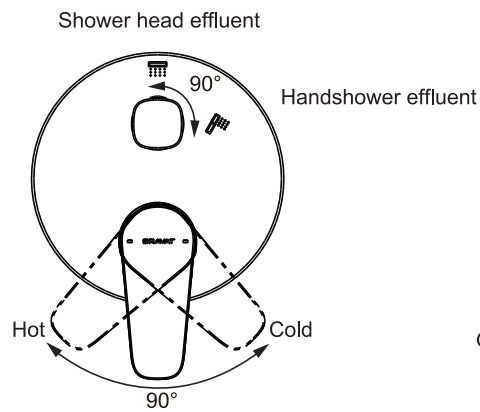

(Rough-in Dimensions):  
(Unit): mm

PB8173218CP-2A-07

PB8173218BW-2A-07

Item No.	PB8173218CP-2A-07 / PB8173218BW-2A-07 (2-function Rotatory Diverter)
Available Color	Chrome / Matt Black
Materials	Brass / DZR Brass
Cartridge	—
Aerator	—
Static inlet pressure range	Pressure range : 0.1 - 0.5 MPa, Best to use : 0.3MPa
Remarks	PB8173218CP-2A-07 : Match with Built-in body set D982CP-B, D982CP-A-07 PB8173218BW-2A-07 : Match with Built-in body set D982K-A-07