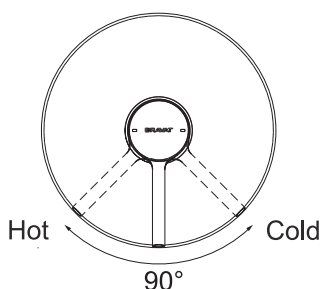

(Rough-in Dimensions):

(Unit): mm

Item No.	PB8172217CP (1-function)	
Available Color	クローム	
Materials	Brass	
Cartridge	-	
Aerator	-	
Pressure	Pressure range : 0.1-0.5 MPa , Best to use : 0.3 MPa Flow Rate : 12 L/min @ 0.3 MPa	

Remarks : Match with Built-in body set D999CP-ENG