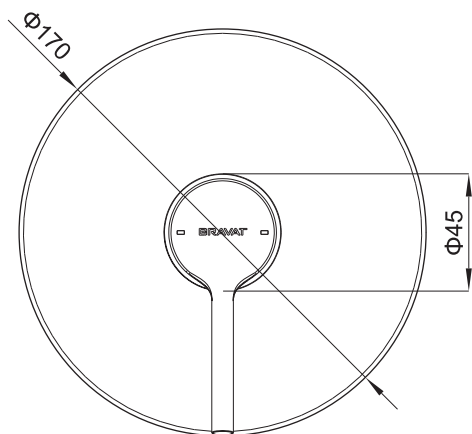

(Rough-in Dimensions):

(Unit): mm

Item No.	PB8172217CP (1-function)	
Available Color	クローム	
Materials	Brass	
Cartridge	-	
Aerator	-	
Pressure	Pressure range : 0.1-0.5 MPa , Best to use : 0.3 MPa Flow Rate : 12 L/min @ 0.3 MPa	

Remarks : Match with Built-in body set D999CP-ENG