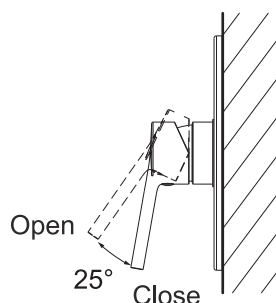

(Rough-in Dimensions):

(Unit): mm

Item No.	PB8172217CP (1-function)	
Available Color	クローム	
Materials	Brass	
Cartridge	-	
Aerator	-	
Pressure	Pressure range : 0.1-0.5 MPa , Best to use : 0.3 MPa Flow Rate : 12 L/min @ 0.3 MPa	

Remarks : Match with Built-in body set D999CP-ENG