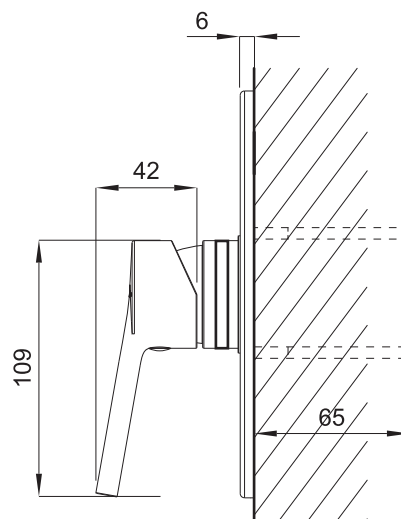

(Rough-in Dimensions):

(Unit): mm

Item No.	PB8172217CP (1-function)	
Available Color	クローム	
Materials	Brass	
Cartridge	-	
Aerator	-	
Pressure	Pressure range : 0.1-0.5 MPa , Best to use : 0.3 MPa Flow Rate : 12 L/min @ 0.3 MPa	

Remarks : Match with Built-in body set D999CP-ENG