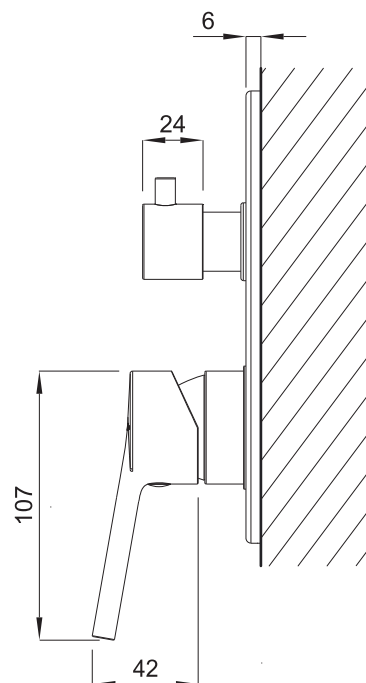

(Rough-in Dimensions):

(Unit): mm

Item No.	PB8172217CP-3 (3-function)	
Available Color	クローム	
Materials	Brass	
Cartridge	-	
Aerator	-	
Pressure	Pressure range : 0.1-0.5 MPa , Best to use : 0.3 MPa Flow Rate : 12 L/min @ 0.3 MPa	
Remarks	Match with Built-in body set D969CP-B-ENG	