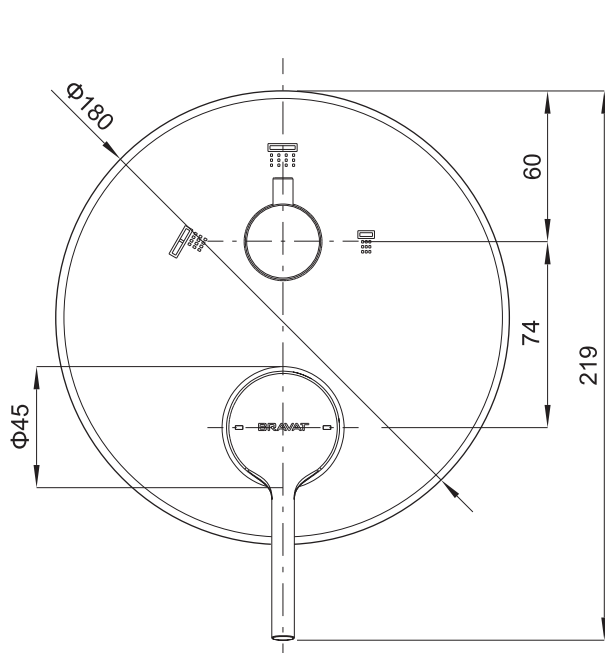

(Rough-in Dimensions):

(Unit): mm

Item No.	PB8172217CP-3 (3-function)	
Available Color	クローム	
Materials	Brass	
Cartridge	-	
Aerator	-	
Pressure	Pressure range : 0.1-0.5 MPa , Best to use : 0.3 MPa Flow Rate : 12 L/min @ 0.3 MPa	
Remarks	Match with Built-in body set D969CP-B-ENG	