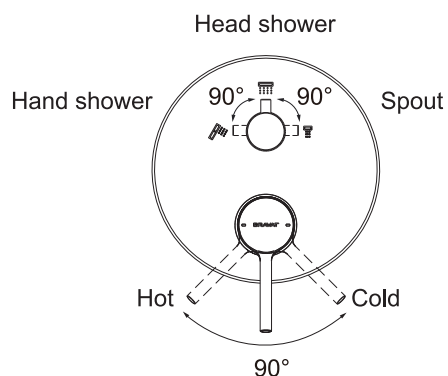

(Rough-in Dimensions):

(Unit): mm

Item No.	PB8172217CP-3 (3-function)	
Available Color	クローム	
Materials	Brass	
Cartridge	-	
Aerator	-	
Pressure	Pressure range : 0.1-0.5 MPa , Best to use : 0.3 MPa Flow Rate : 12 L/min @ 0.3 MPa	
Remarks	Match with Built-in body set D969CP-B-ENG	