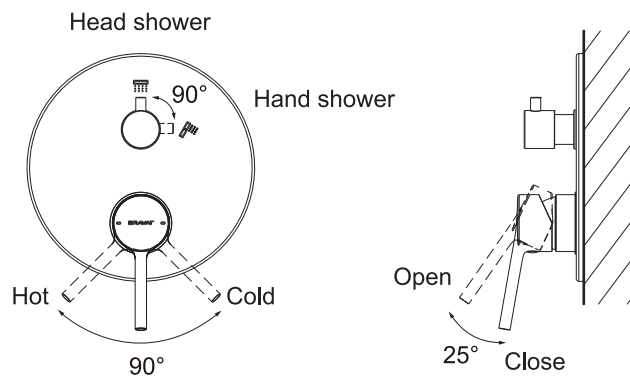

(Rough-in Dimensions):

(Unit): mm

Item No.	PB8172217CP-2 (2-function)	
Available Color	クローム	
Materials	Brass	
Cartridge	-	
Aerator	-	
Pressure	Pressure range : 0.1-0.5 MPa , Best to use : 0.3 MPa Flow Rate : 12 L/min @ 0.3 MPa	

Remarks : Match with Built-in body set D982CP-B-ENG