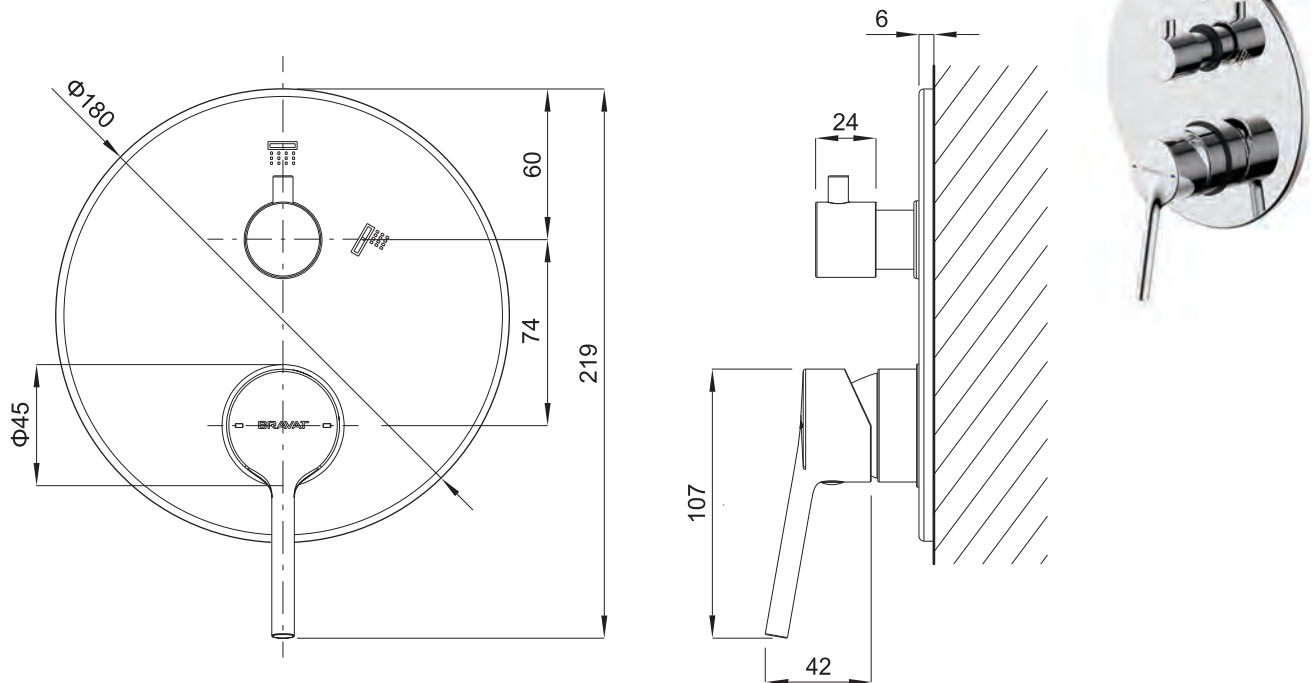

(Rough-in Dimensions):

(Unit): mm

Item No.	PB8172217CP-2 (2-function)	
Available Color	クローム	
Materials	Brass	
Cartridge	-	
Aerator	-	
Pressure	Pressure range : 0.1-0.5 MPa , Best to use : 0.3 MPa Flow Rate : 12 L/min @ 0.3 MPa	

Remarks : Match with Built-in body set D982CP-B-ENG