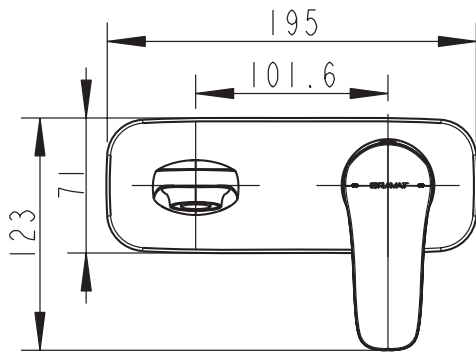

(Rough-in Dimensions):
(Unit): mm

| | |
|----------------|--|
| Item No. | P8173218CP |
| Color | Chrome |
| Materials | Brass |
| Aerator | Neoperl Rub Clean Aerator |
| Flow pressure: | min. 0.5 bar – recommended 1 – 5 bar |
| Flow Rate | Spout: <=7.5L/Min @ 0.1MPa |
| Remark | Match with Built-in body set D968C-ENG |