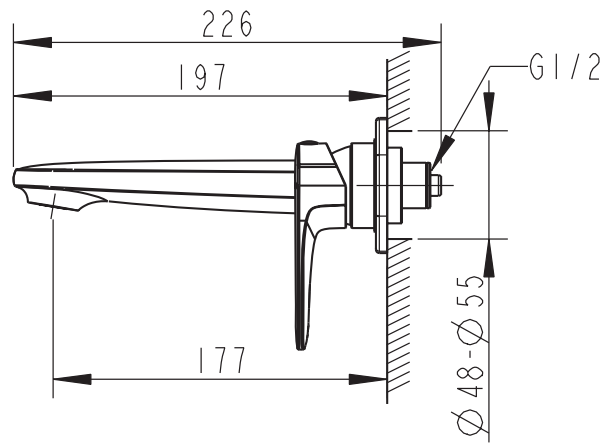

(Rough-in Dimensions):
(Unit): mm

| | |
|----------------|--|
| Item No. | P8173218CP |
| Color | Chrome |
| Materials | Brass |
| Aerator | Neoperl Rub Clean Aerator |
| Flow pressure: | min. 0.5 bar – recommended 1 – 5 bar |
| Flow Rate | Spout: <=7.5L/Min @ 0.1MPa |
| Remark | Match with Built-in body set D968C-ENG |