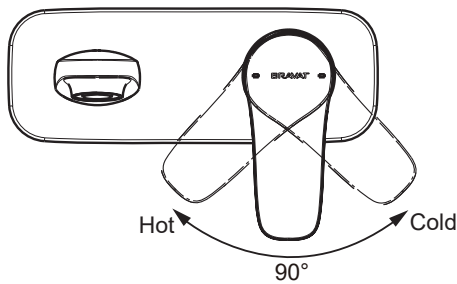

(Rough-in Dimensions):
(Unit): mm

| | |
|----------------|--|
| Item No. | P8173218CP |
| Color | Chrome |
| Materials | Brass |
| Aerator | Neoperl Rub Clean Aerator |
| Flow pressure: | min. 0.5 bar – recommended 1 – 5 bar |
| Flow Rate | Spout: <=7.5L/Min @ 0.1MPa |
| Remark | Match with Built-in body set D968C-ENG |