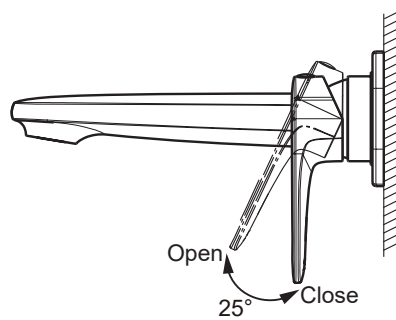

(Rough-in Dimensions):
(Unit): mm

| | |
|----------------|--|
| Item No. | P8173218CP |
| Color | Chrome |
| Materials | Brass |
| Aerator | Neoperl Rub Clean Aerator |
| Flow pressure: | min. 0.5 bar – recommended 1 – 5 bar |
| Flow Rate | Spout: <=7.5L/Min @ 0.1MPa |
| Remark | Match with Built-in body set D968C-ENG |