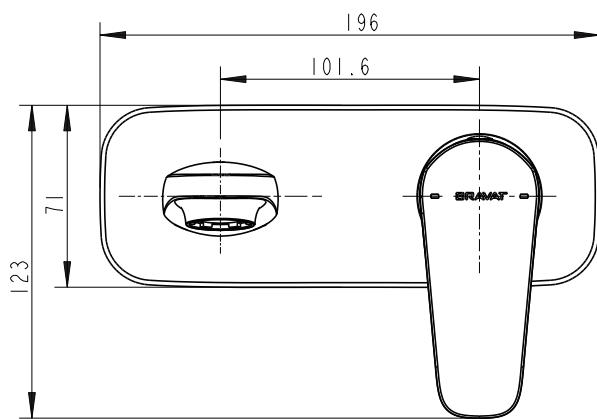

(Rough-in Dimensions):  
(Unit): mm

Item No.	P8173218BW-07
Available Color	Matt Black
Materials	DZR Brass
Aerator	Neoperl rub clean Aerator
Work water pressure	0.15 - 1.0 MPa
Flow Rate	Spout: <=6.0L/Min @ 0.1MPa
Remarks	Match with Built-in body set D968K-07