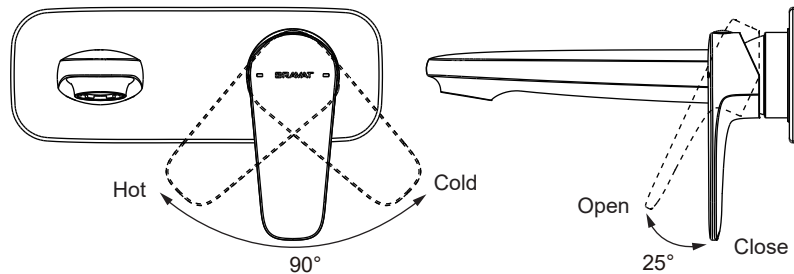

(Rough-in Dimensions):  
(Unit): mm

Item No.	P8173218BW-07
Available Color	Matt Black
Materials	DZR Brass
Aerator	Neoperl rub clean Aerator
Work water pressure	0.15 - 1.0 MPa
Flow Rate	Spout: <=6.0L/Min @ 0.1MPa
Remarks	Match with Built-in body set D968K-07