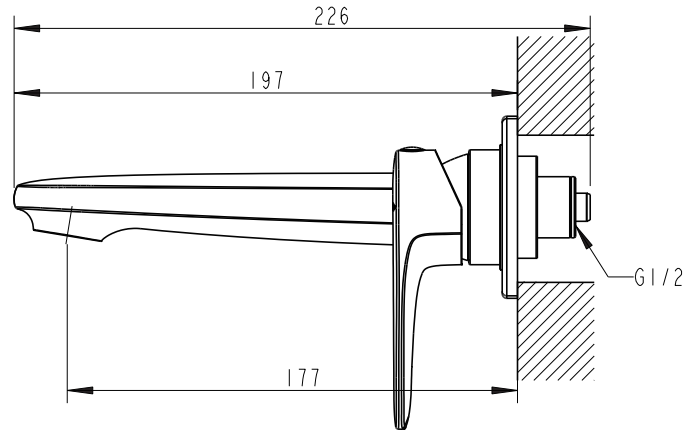

(Rough-in Dimensions):  
(Unit): mm

Item No.	P8173218BW-07
Available Color	Matt Black
Materials	DZR Brass
Aerator	Neoperl rub clean Aerator
Work water pressure	0.15 - 1.0 MPa
Flow Rate	Spout: <=6.0L/Min @ 0.1MPa
Remarks	Match with Built-in body set D968K-07