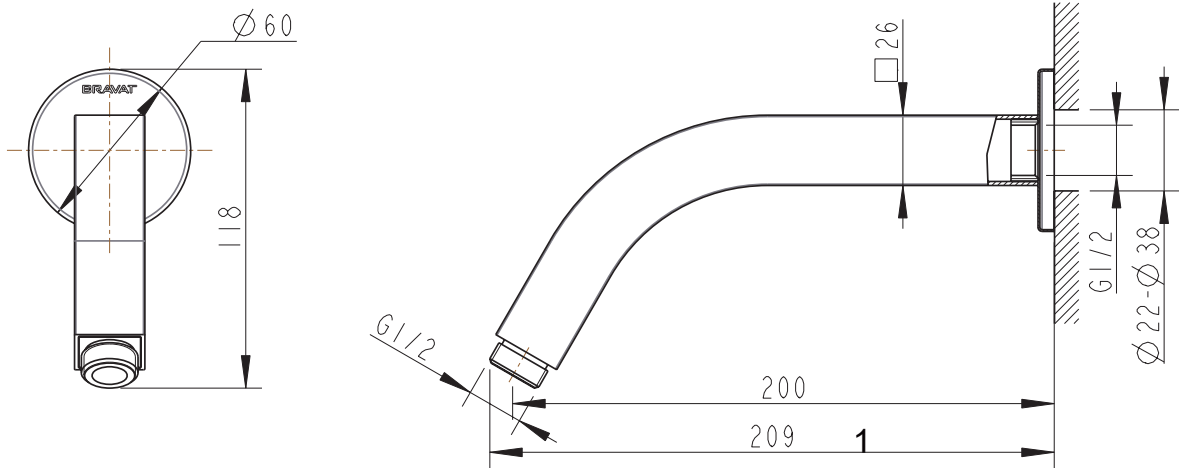

(Rough-in Dimensions):
(Unit): mm

Item No.	P7435C
Available Color	Chrome
Materials	Brass