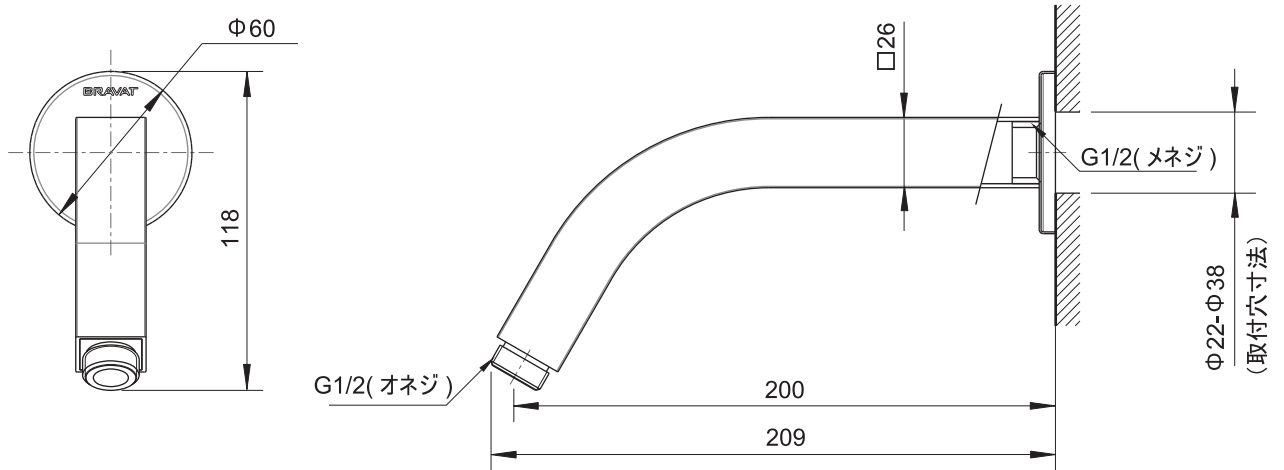

(Rough-in Dimensions):

(Unit): mm

| | |
|-----------------|--------|
| Item No. | P7435C |
| Available Color | クローム |
| Materials | Brass |

Y72512S11