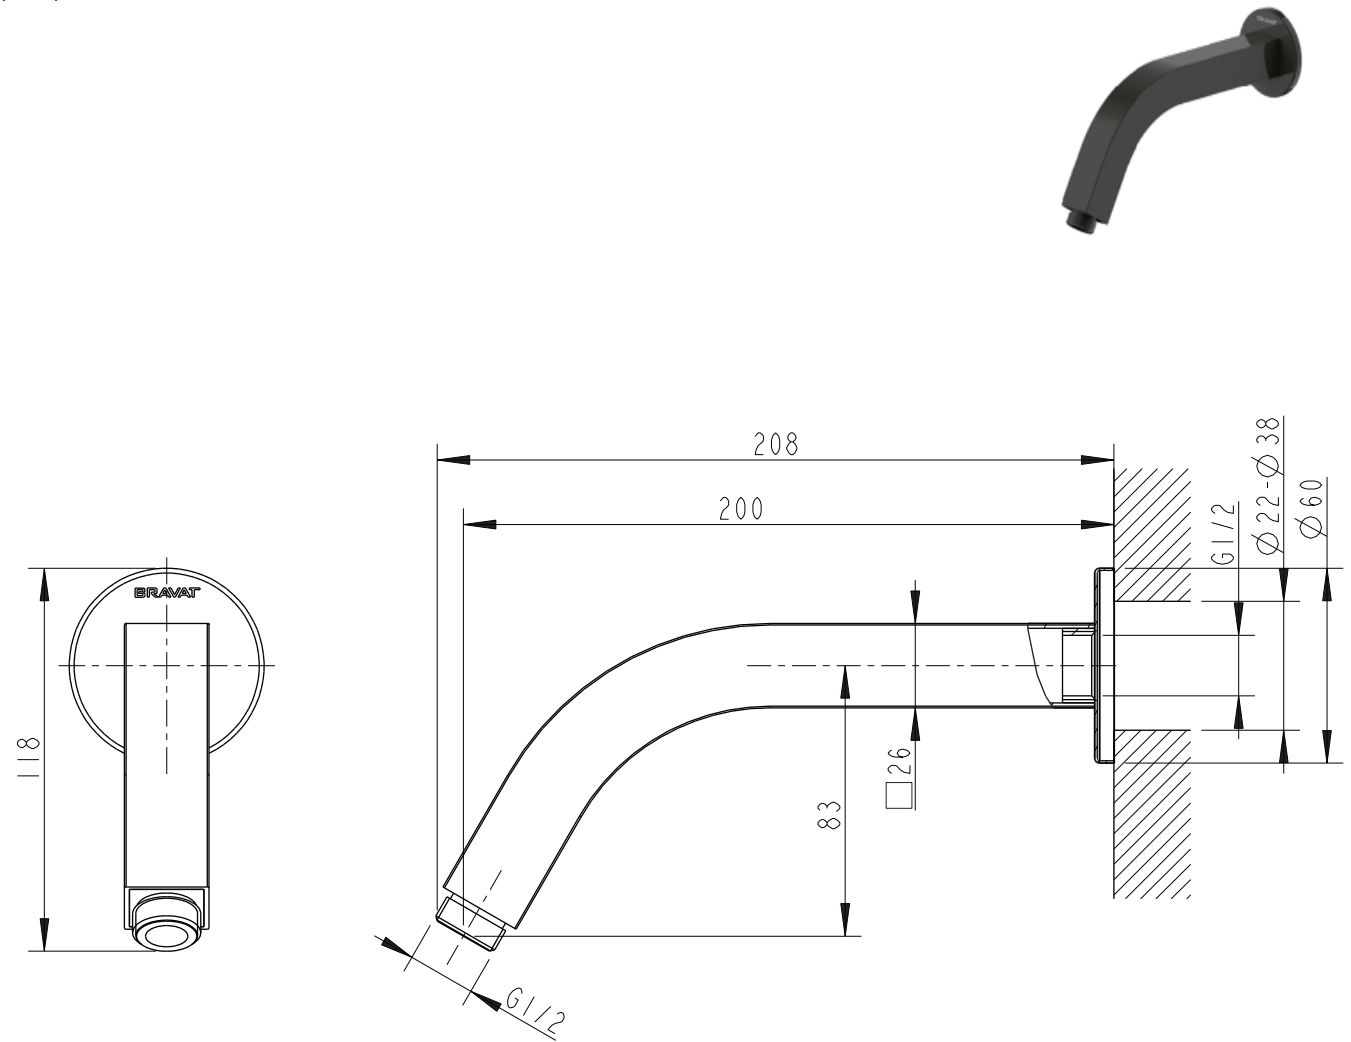

(Rough-in Dimensions):  
(Unit): mm

Item No.	P7435BW-07
Available Color	Black
Materials	Brass