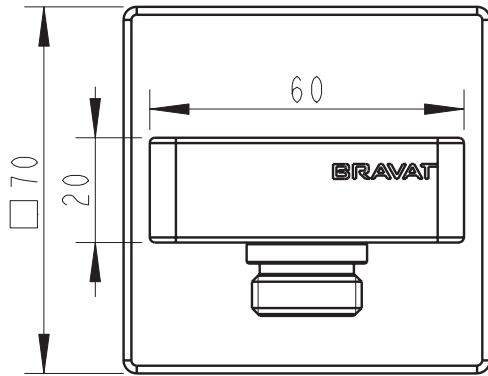

(Rough-in Dimensions):
(Unit): mm

Item No.	P7429C-1
Available Color	Chrome
Materials	Brass