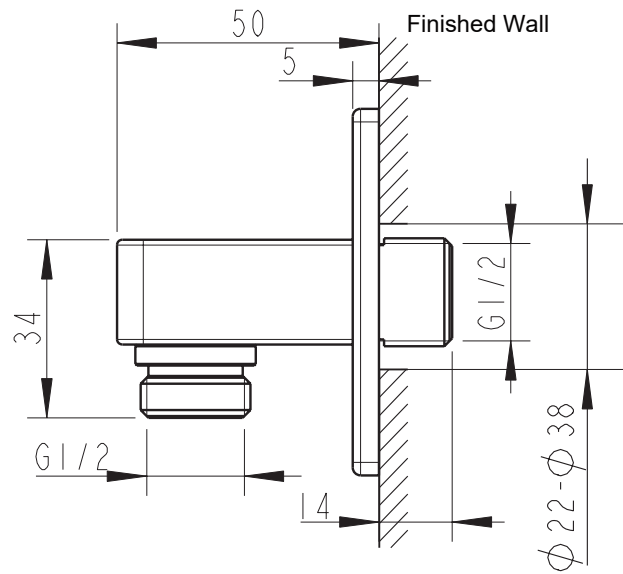

(Rough-in Dimensions):
(Unit): mm

Item No.	P7429C-1
Available Color	Chrome
Materials	Brass