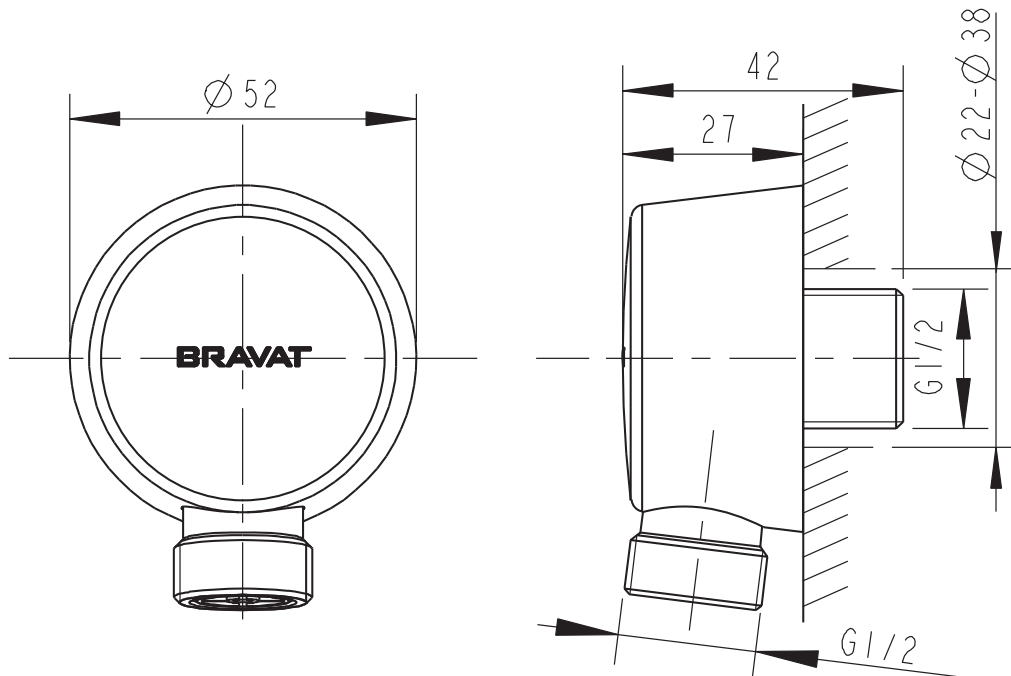

(Rough-in Dimensions):
(Unit): mm

Item No.	P7402C-2
Available Color	Chrome
Materials	Brass
Remarks	G1/2 (male thread)