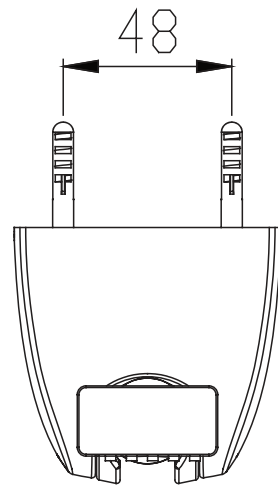

(Rough-In Dimensions):  
 (Unit):mm

Item No.	P7320C
Available Color	<input checked="" type="checkbox"/> Chrome
Materials	ABS