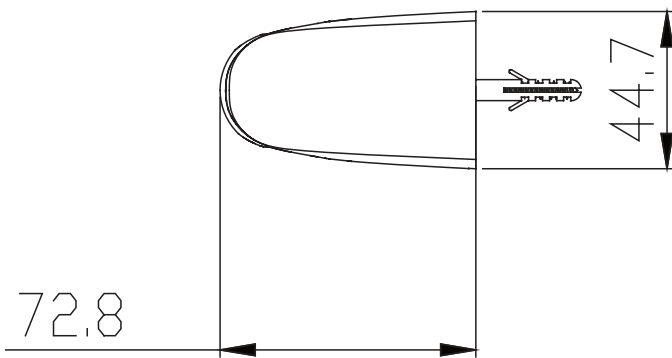

(Rough-In Dimensions):  
 (Unit):mm

Item No.	P7320C
Available Color	<input checked="" type="checkbox"/> Chrome
Materials	ABS