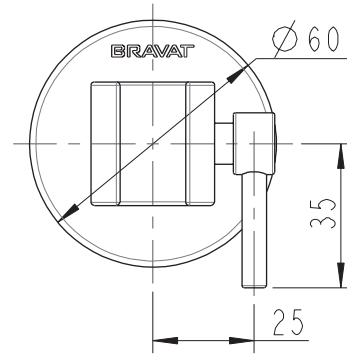

(Rough-in Dimensions):
(Unit): mm

Item No.	P7305C (Adjustable)
Available Color	Chrome
Materials	Brass