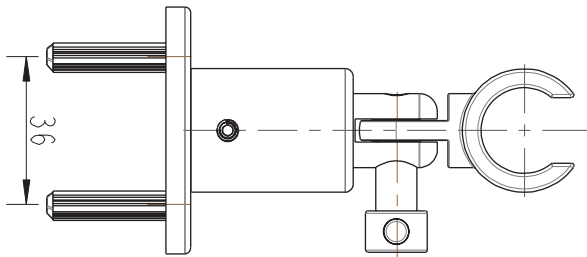

(Rough-in Dimensions):
(Unit): mm

Item No.	P7305C (Adjustable)
Available Color	Chrome
Materials	Brass