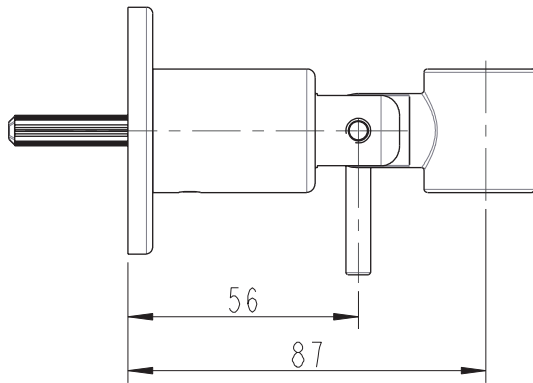

(Rough-in Dimensions):
(Unit): mm

Item No.	P7305C (Adjustable)
Available Color	Chrome
Materials	Brass