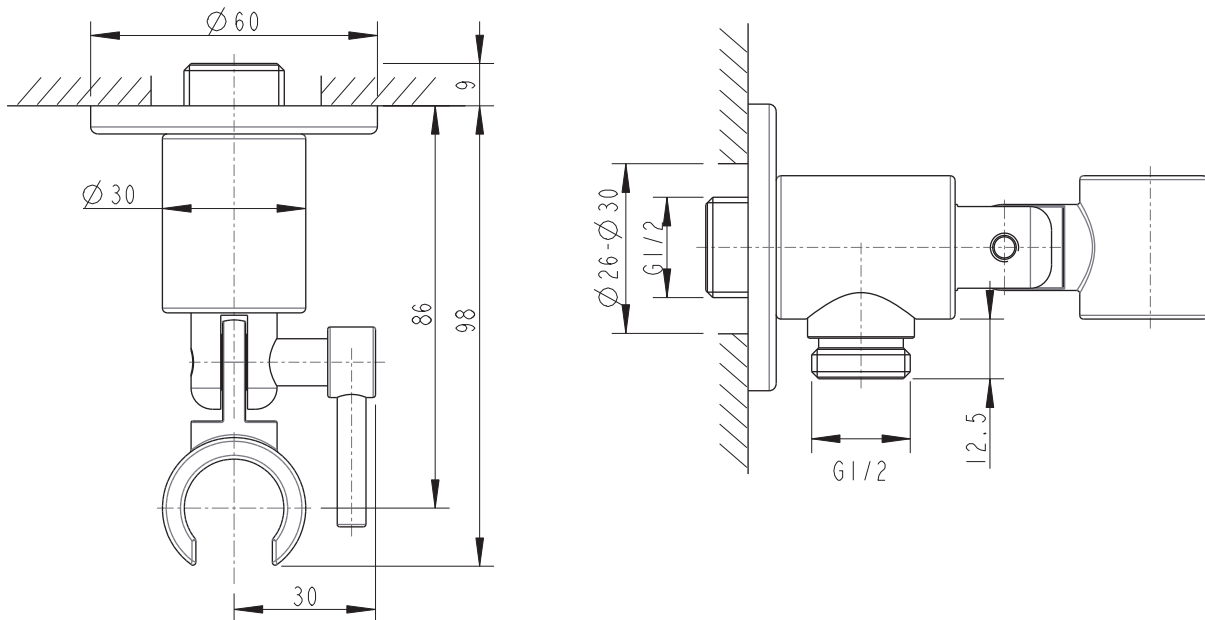

(Rough-in Dimensions):  
(Unit): mm

Item No.	P7304C (Adjustable)
Available Color	Chrome
Materials	Brass