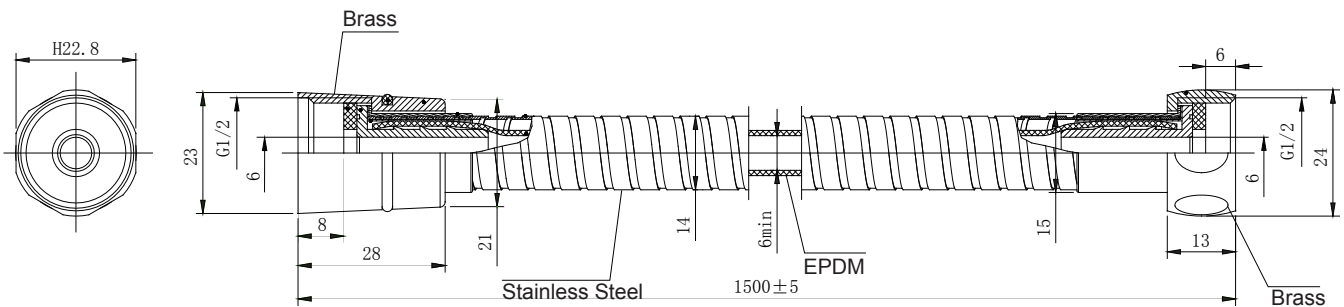

(Rough-In Dimensions):
(Unit):mm

| | |
|-----------------|--|
| Item No. | P7201C |
| Available Color | Chrome |
| Materials | Bell Connector: Brass, Stainless Steel Shower Hose: Stainless Steel, EPDM Rubber Hose: Rubber, Brass Hex Nut: Brass. |