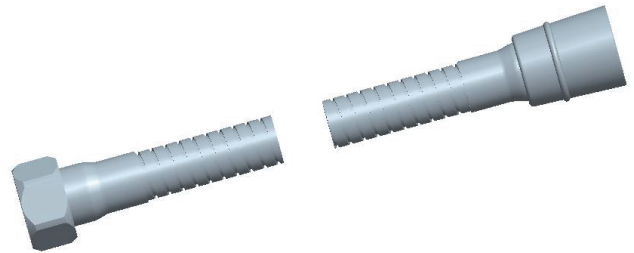

(Rough-In Dimensions):
(Unit):mm

| | |
|-----------------|--|
| Item No. | P7201C |
| Available Color | Chrome |
| Materials | Bell Connector: Brass, Stainless Steel Shower Hose: Stainless Steel, EPDM Rubber Hose: Rubber, Brass Hex Nut: Brass. |