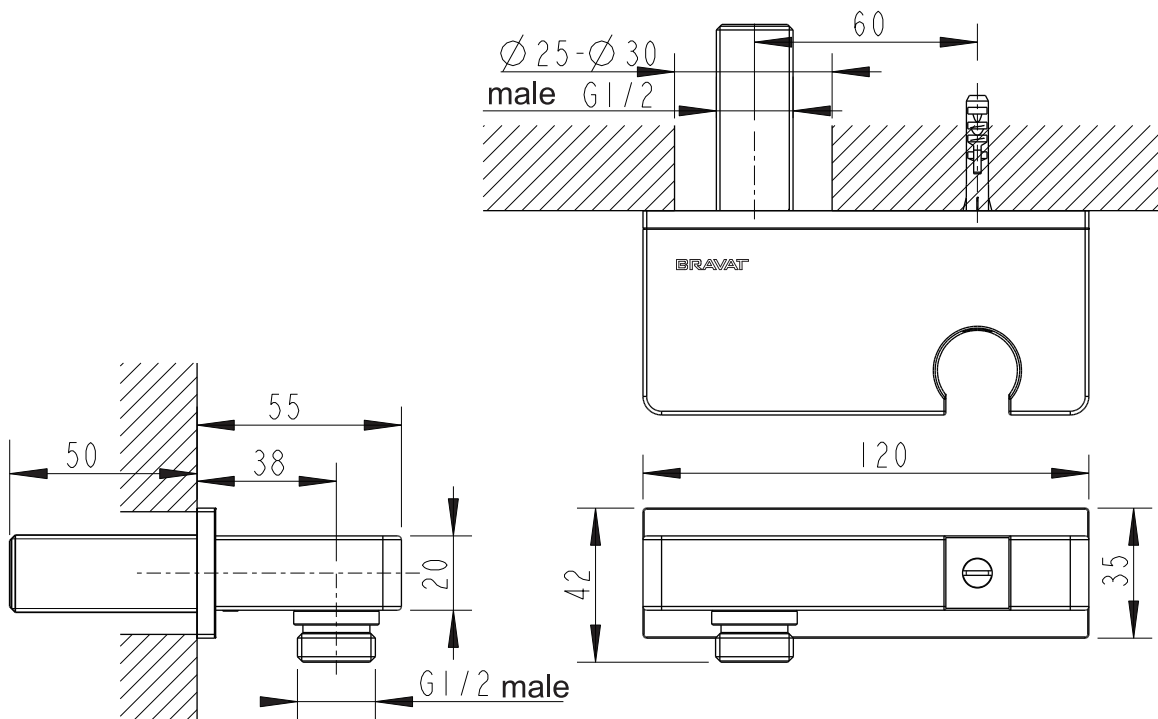

(Rough-in Dimensions):  
(Unit): mm

Item No.	P7172K-1-07
Available Color	Black
Materials	Brass