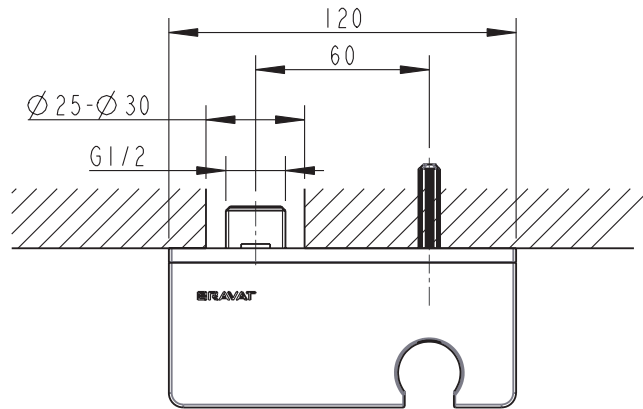

(Rough-in Dimensions):  
(Unit): mm

Item No.	P7172C
Available Color	Chome
Materials	Brass