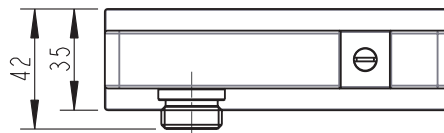

(Rough-in Dimensions):  
(Unit): mm

Item No.	P7172C
Available Color	Chome
Materials	Brass