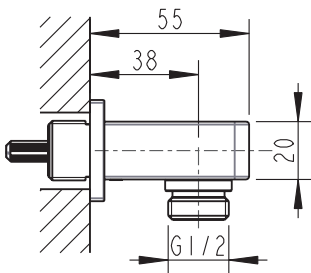

(Rough-in Dimensions):  
(Unit): mm

Item No.	P7172C
Available Color	Chome
Materials	Brass