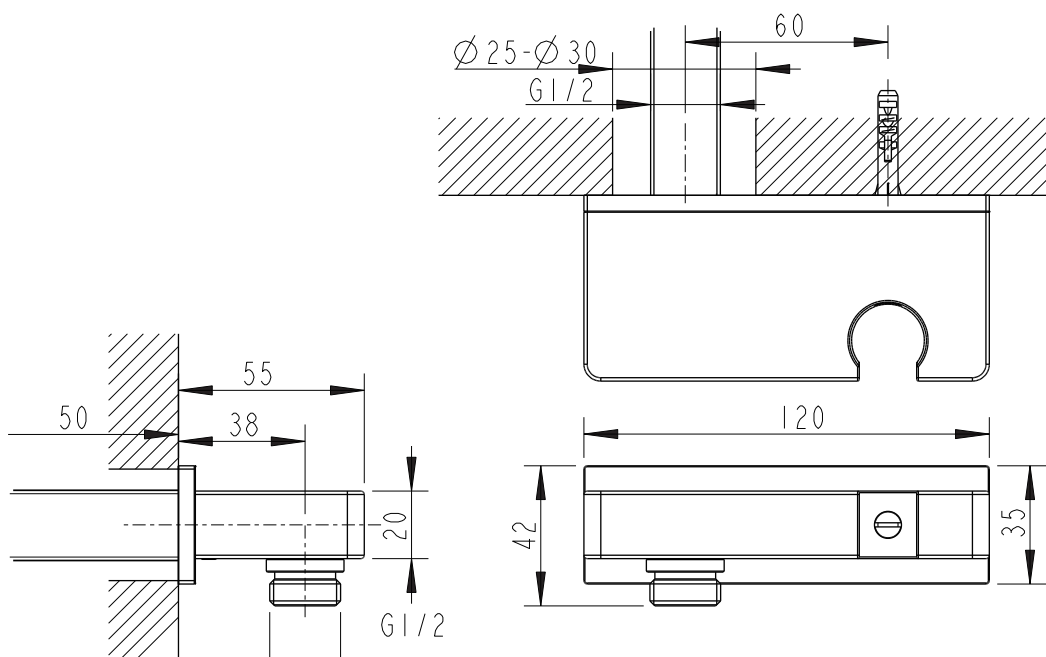

(Rough-in Dimensions):  
(Unit): mm

|                 |             |
|-----------------|-------------|
| Item No.        | P7172C-1-07 |
| Available Color | Chrome      |
| Materials       | Brass       |