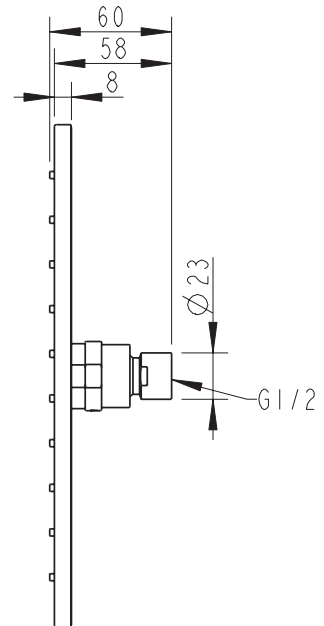

(Rough-in Dimensions):
(Unit): mm

Item No.	P7098BW-1-07
Available Color	Black
Materials	Brass
Cartridge	—
Aerator	—
Standard pressure	0.15 - 1.0 MPa
Remarks	Use it with Wall shower arm