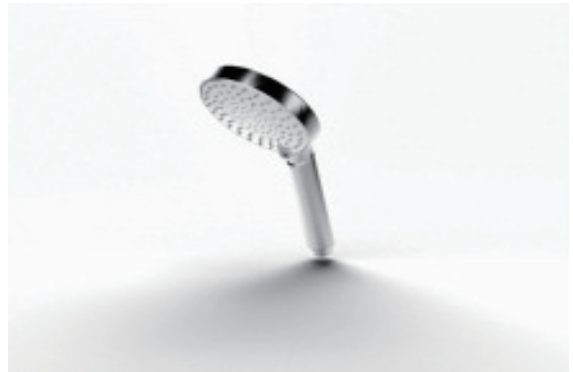

(Rough-in Dimensions):  
(Unit): mm

Item No.	P7094C
Available Color	Chrome
Materials	ABS