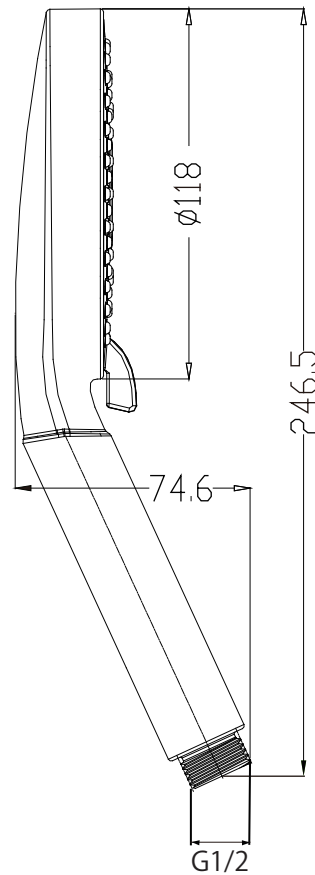

(Rough-in Dimensions):  
(Unit): mm

Item No.	P7094C
Available Color	Chrome
Materials	ABS