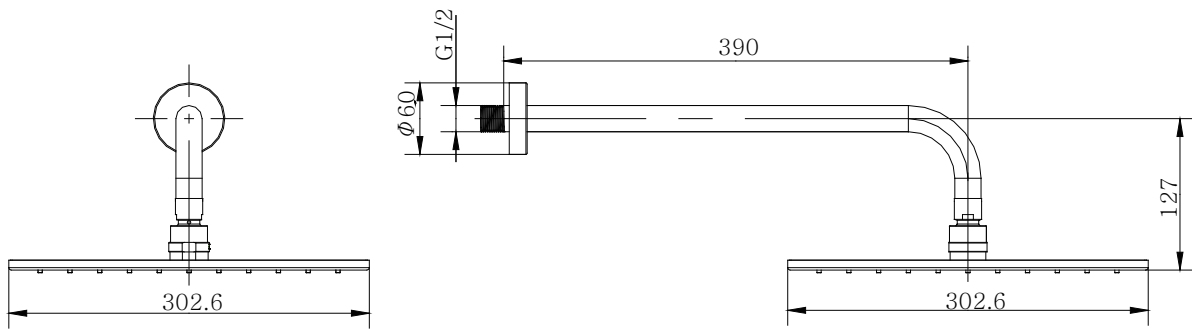

(Rough-in Dimensions):
(Unit): mm

Item No.	P7089C-2
Available Color	Chrome
Materials	Brass
Flow Rate	18L/min @ 0.3MPa