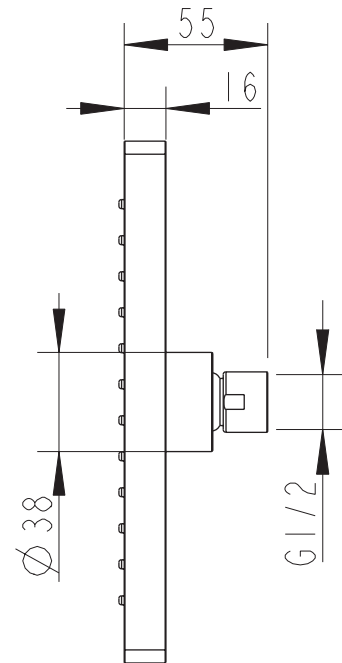

(Rough-in Dimensions):
(Unit): mm

Item No.	P7078C-ENG
Available Color	Chrome
Materials	ABS