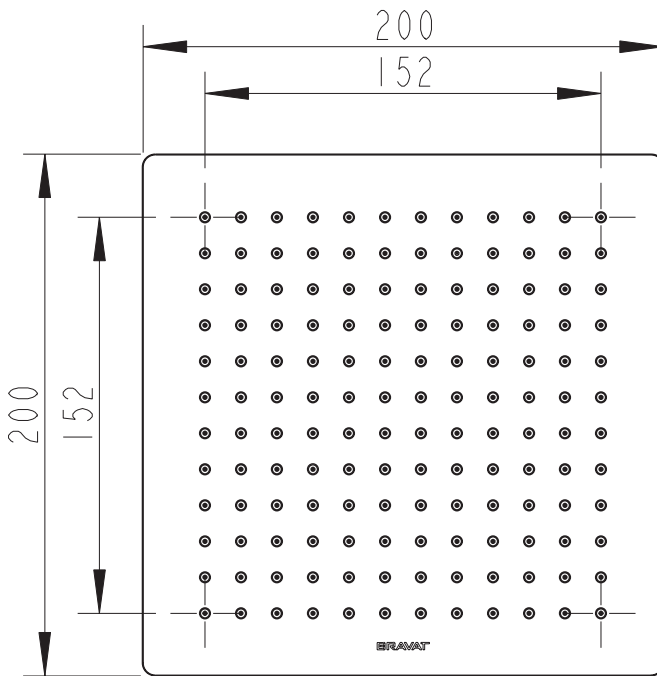

(Rough-in Dimensions):
(Unit): mm

Item No.	P7078C-ENG
Available Color	Chrome
Materials	ABS