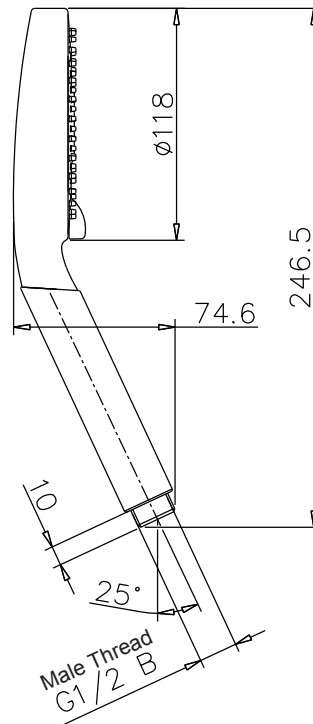

(Rough-In Dimensions):  
(Unit):mm

Item No.	P7075C
Available Color	Chrome
Materials	ABS
Remarks	match with bracket P7329C or P7330C Shower hose P7210N