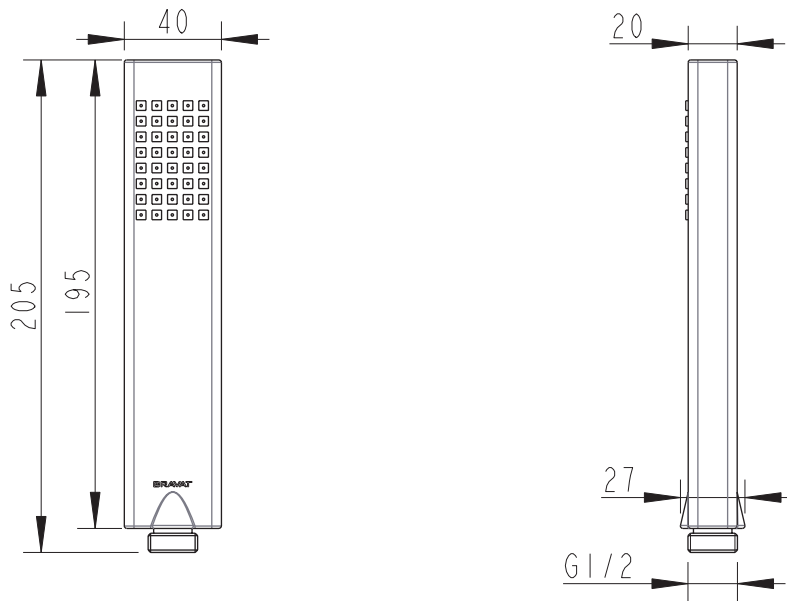

(Rough-in Dimensions):  
(Unit): mm

Item No.	P7052C-1-ENG
Available Color	Chome
Materials	Brass
Cartridge	—
Aerator	—
Standard pressure	0.15 - 1.0 MPa
Warning	—