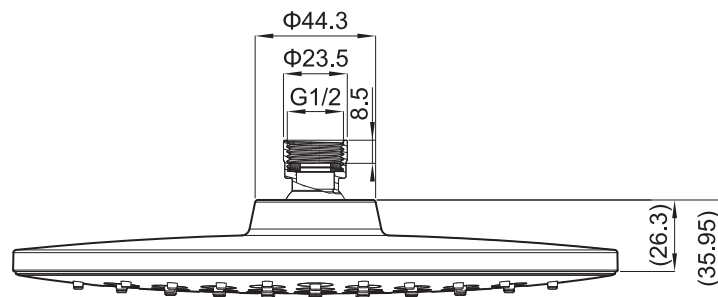

(Rough-in Dimensions):

(Unit): mm

Item No.	P70253BW
Available Color	ブラック
Materials	ABS
Remarks :	