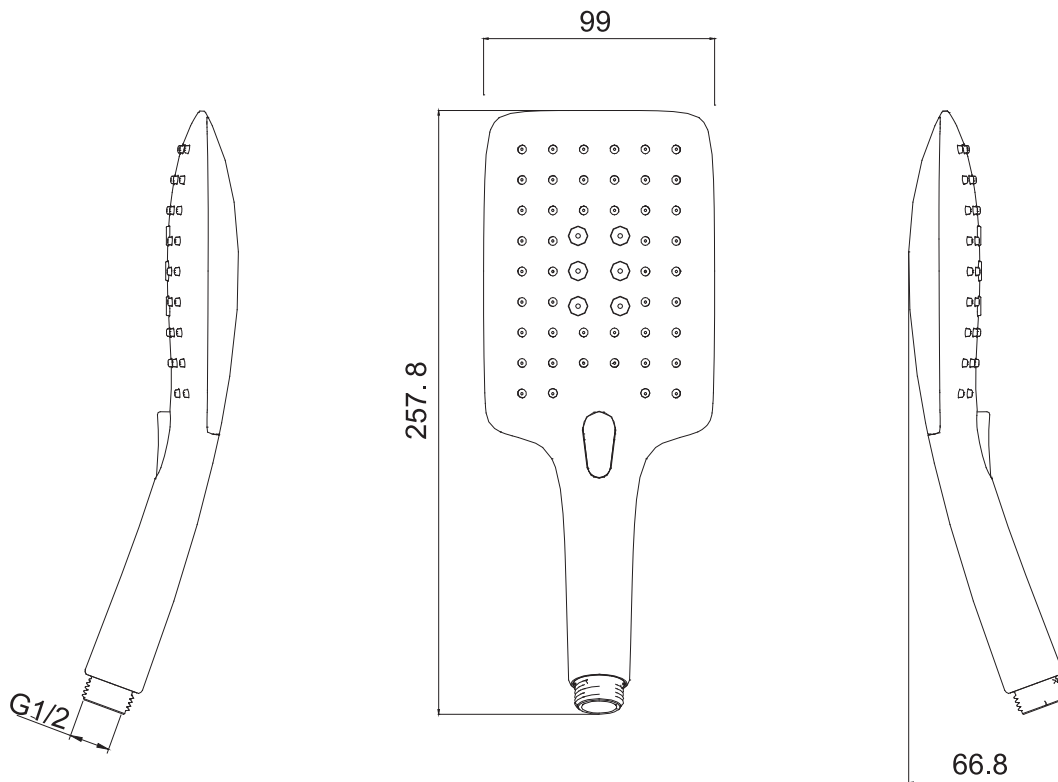

(Rough-in Dimensions):  
(Unit): mm

Item No.	P70143CP-ENG
Available Color	Chrome
Materials	ABS