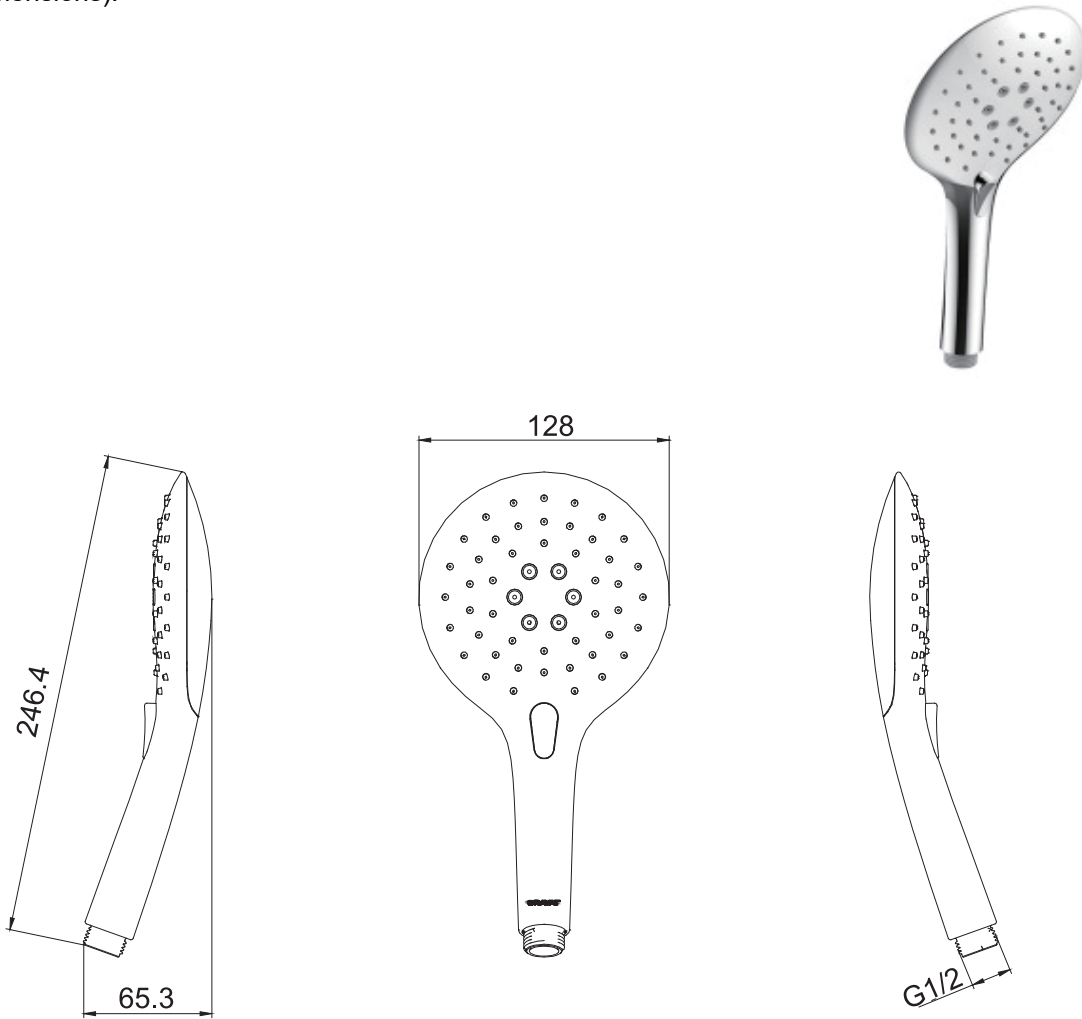

(Rough-in Dimensions):  
(Unit): mm

Item No.	P70142CP-ENG
Available Color	Chrome
Materials	ABS