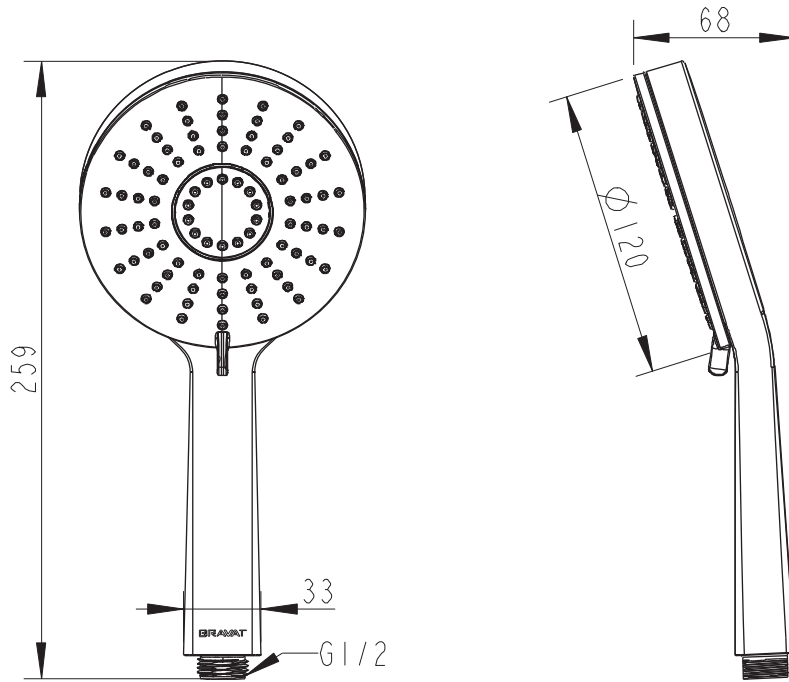

(Rough-in Dimensions):  
(Unit): mm

Item No.	P70124CP (Φ120mm 3-function Air Mix Hand Shower )
Available Color	Chrome
Materials	ABS
Flow Rate	12L/min @ 0.3MPa