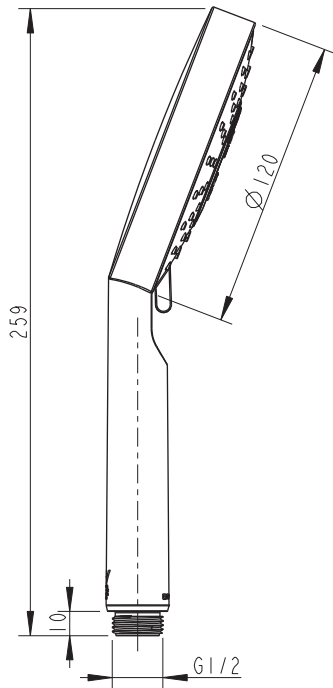

(Rough-in Dimensions):  
(Unit): mm

Item No.	P70124BW-1-07
Available Color	Black
Materials	ABS