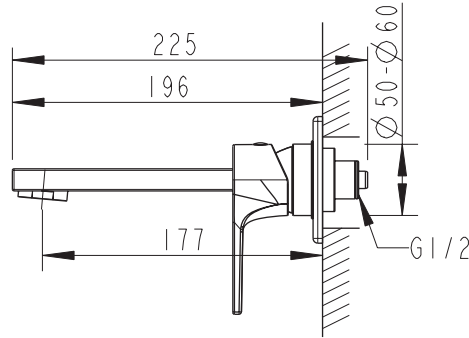

(Rough-in Dimensions):
(Unit): mm

Item No.	P69227CP-A
Available Color	Chrome
Materials	Brass
Cartridge	Sedal 40mm ceramic cartridge
Aerator	Neoperl
Flow pressure	min. 0.05 MPa—recommended 0.1 – 0.5 MPa
Warning	Remark : Match with built-in body set D968C-ENG.