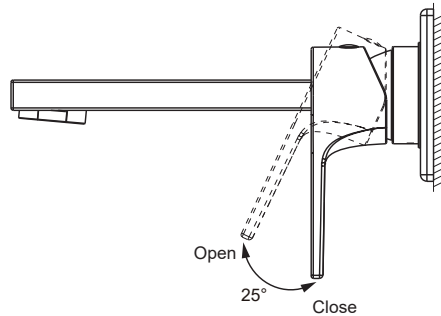

(Rough-in Dimensions):
(Unit): mm

Item No.	P69227CP-A
Available Color	Chrome
Materials	Brass
Cartridge	Sedal 40mm ceramic cartridge
Aerator	Neoperl
Flow pressure	min. 0.05 MPa—recommended 0.1 – 0.5 MPa
Warning	Remark : Match with built-in body set D968C-ENG.