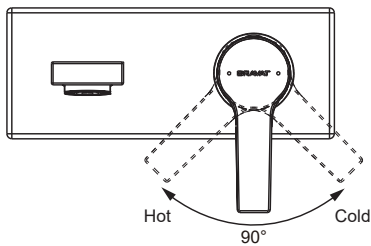

(Rough-in Dimensions):
(Unit): mm

Item No.	P69227CP-A
Available Color	Chrome
Materials	Brass
Cartridge	Sedal 40mm ceramic cartridge
Aerator	Neoperl
Flow pressure	min. 0.05 MPa—recommended 0.1 – 0.5 MPa
Warning	Remark : Match with built-in body set D968C-ENG.