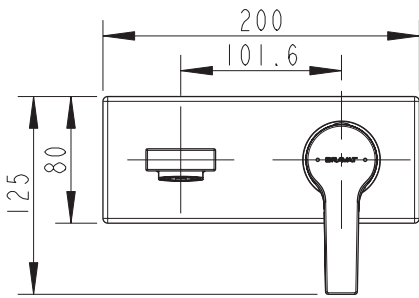

(Rough-in Dimensions):
(Unit): mm

Item No.	P69227CP-A
Available Color	Chrome
Materials	Brass
Cartridge	Sedal 40mm ceramic cartridge
Aerator	Neoperl
Flow pressure	min. 0.05 MPa—recommended 0.1 – 0.5 MPa
Warning	Remark : Match with built-in body set D968C-ENG.