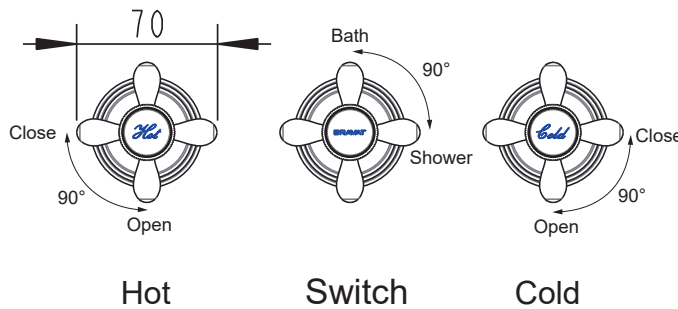

(Rough-in Dimensions):
(Unit): mm

P69224CP

P69224BAF

Item No.	P69224CP / P69224BAF
Available Color	Chrome / Gold
Materials	Brass
Cartridge	G1/2" ceramic cartridge / SCC diverter cartridge
Warning	Remark : Match with built-in body set D971C