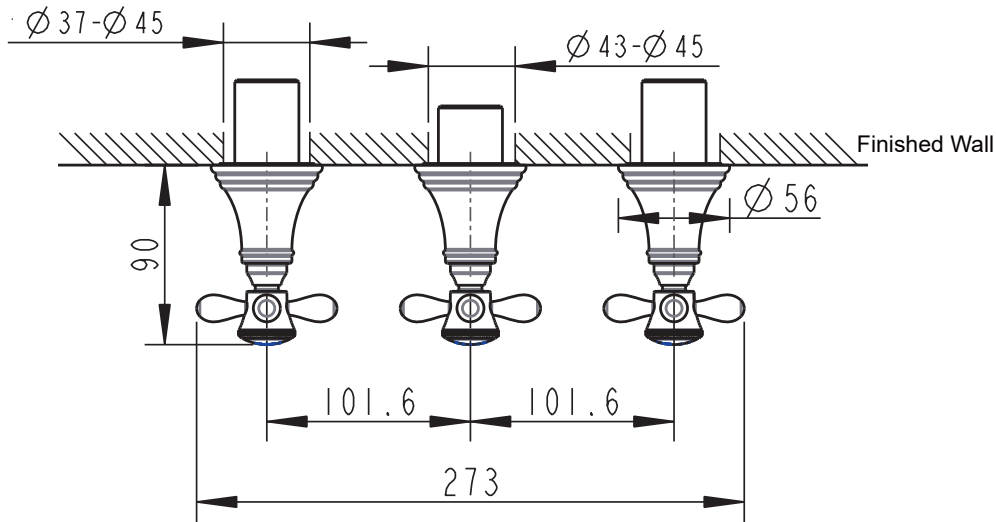

(Rough-in Dimensions):
(Unit): mm

P69224CP

P69224BAF

Item No.	P69224CP / P69224BAF
Available Color	Chrome / Gold
Materials	Brass
Cartridge	G1/2" ceramic cartridge / SCC diverter cartridge
Warning	Remark : Match with built-in body set D971C