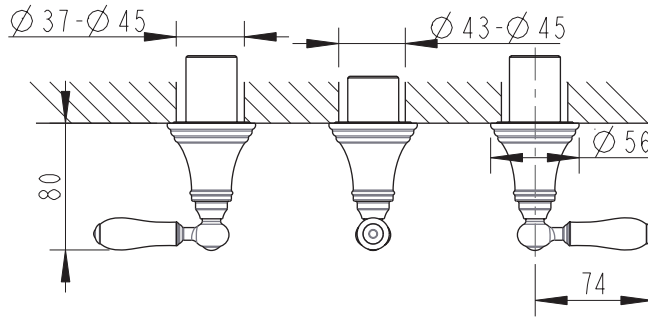

(Rough-in Dimensions):
(Unit): mm

| | |
|-------------------|---|
| Item No. | P69223CP-ENG |
| Available Color | Chrome |
| Materials | Brass |
| Cartridge | G1/2" ceramic cartridge |
| Aerator | — |
| Standard pressure | min. 0.05 MPa—recommended 0.1 – 0.5 MPa |
| Remarks | Match with Built-in body set D971C |