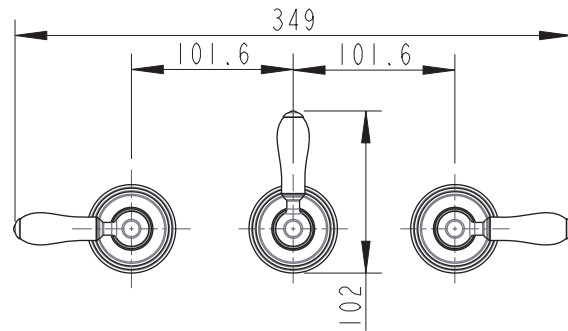

(Rough-in Dimensions):
(Unit): mm

| | |
|-------------------|---|
| Item No. | P69223CP-ENG |
| Available Color | Chrome |
| Materials | Brass |
| Cartridge | G1/2" ceramic cartridge |
| Aerator | — |
| Standard pressure | min. 0.05 MPa—recommended 0.1 – 0.5 MPa |
| Remarks | Match with Built-in body set D971C |