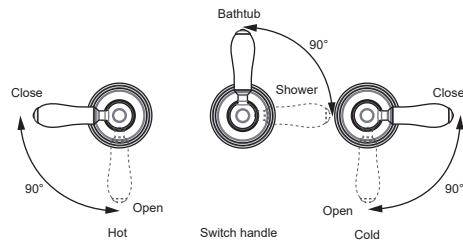

(Rough-in Dimensions):
(Unit): mm

| | |
|-------------------|---|
| Item No. | P69223CP-ENG |
| Available Color | Chrome |
| Materials | Brass |
| Cartridge | G1/2" ceramic cartridge |
| Aerator | — |
| Standard pressure | min. 0.05 MPa—recommended 0.1 – 0.5 MPa |
| Remarks | Match with Built-in body set D971C |