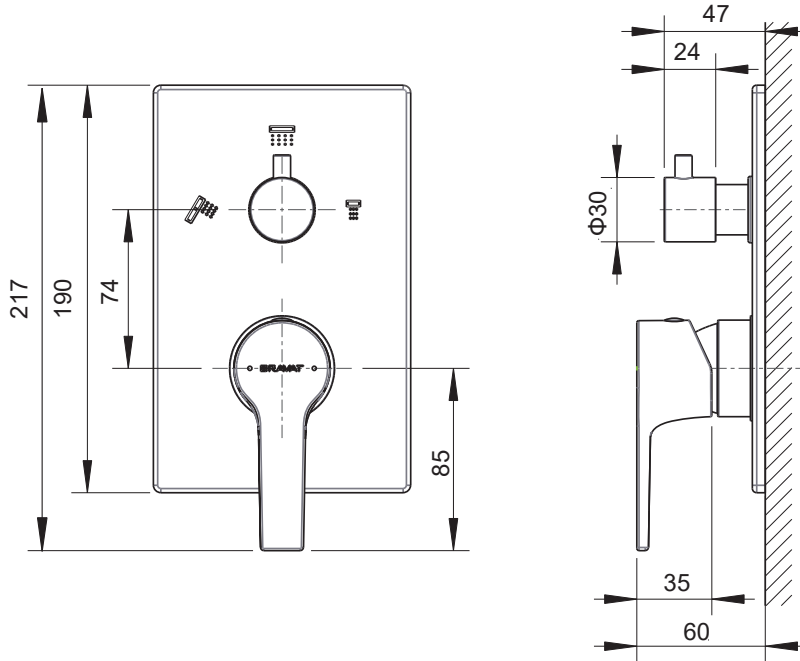

(Rough-in Dimensions):
(Unit): mm

Item No.	P69218CP-3 / Built-in Bath & Shower Mixer Trim Set (3-function)
Color	Chrome
Materials	Brass
Cartridge	—
Aerator	—
Recommended pressure	0.1 – 0.5 MPa
Remark	Match with Built-in body set D969C-A-ENG