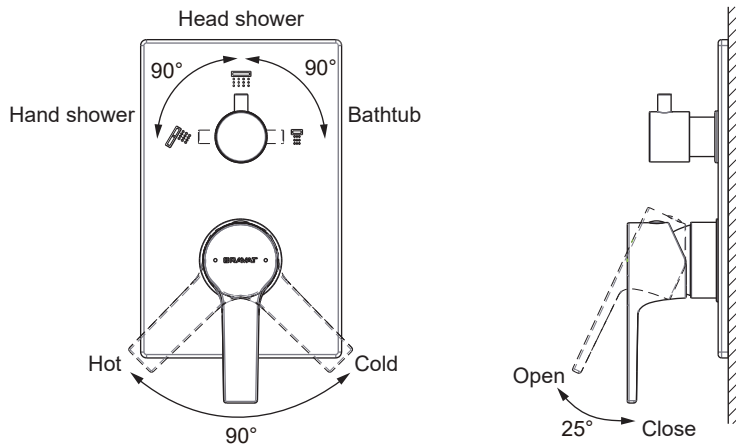

(Rough-in Dimensions):
(Unit): mm

Item No.	P69218CP-3 / Built-in Bath & Shower Mixer Trim Set (3-function)
Color	Chrome
Materials	Brass
Cartridge	—
Aerator	—
Recommended pressure	0.1 – 0.5 MPa
Remark	Match with Built-in body set D969C-A-ENG