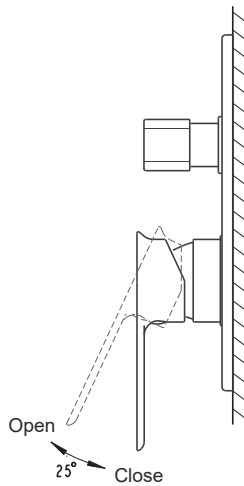

(Rough-in Dimensions):
(Unit): mm

Item No.	P69194C-ENG/P69194C-IN/ 3-function Rotatory Diverter
Color	Chrome
Materials	Brass
Cartridge	—
Aerator	—
Standard pressure	—
Remark	Match with built-in body set D969C-A