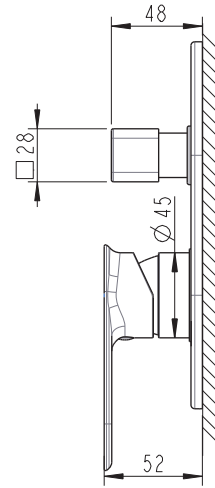

(Rough-in Dimensions):
(Unit): mm

Item No.	P69194C-ENG/P69194C-IN/ 3-function Rotatory Diverter
Color	Chrome
Materials	Brass
Cartridge	—
Aerator	—
Standard pressure	—
Remark	Match with built-in body set D969C-A