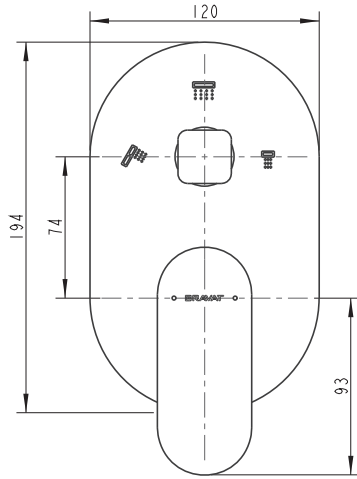

(Rough-in Dimensions):
(Unit): mm

Item No.	P69194C-ENG/P69194C-IN/ 3-function Rotatory Diverter
Color	Chrome
Materials	Brass
Cartridge	—
Aerator	—
Standard pressure	—
Remark	Match with built-in body set D969C-A