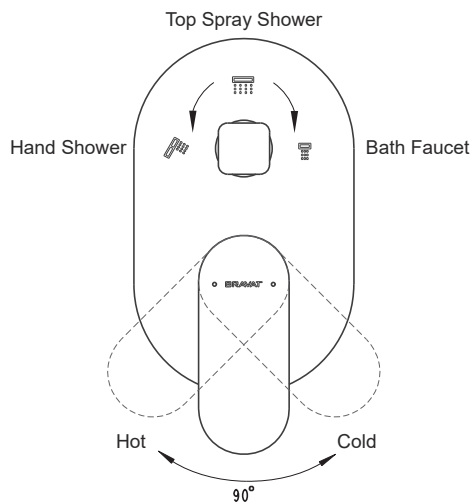

(Rough-in Dimensions):
(Unit): mm

Item No.	P69194C-ENG/P69194C-IN/ 3-function Rotatory Diverter
Color	Chrome
Materials	Brass
Cartridge	—
Aerator	—
Standard pressure	—
Remark	Match with built-in body set D969C-A