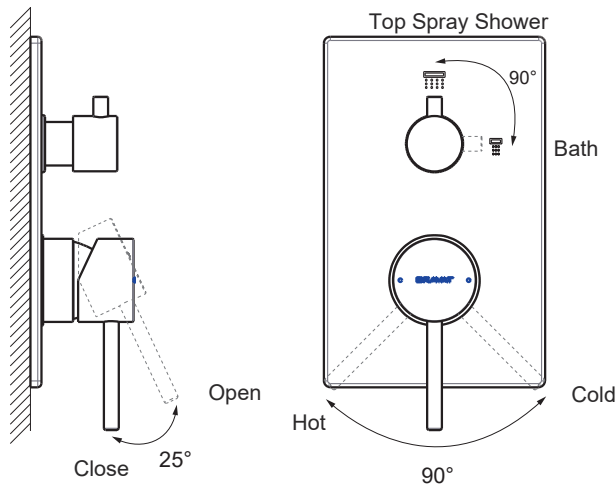

(Rough-in Dimensions):  
(Unit): mm

Item No.	P69193C-2 / Built-in Shower Mixer cover (2-function)
Color	Chrome
Materials	Brass
Cartridge	—
Aerator	—
Standard pressure	min. 0.5 bar – recommended 1 – 5 bar
Remark	Match with D982CP-A (old model FB86061C-2A split to P69193C-2&D982CP-A )