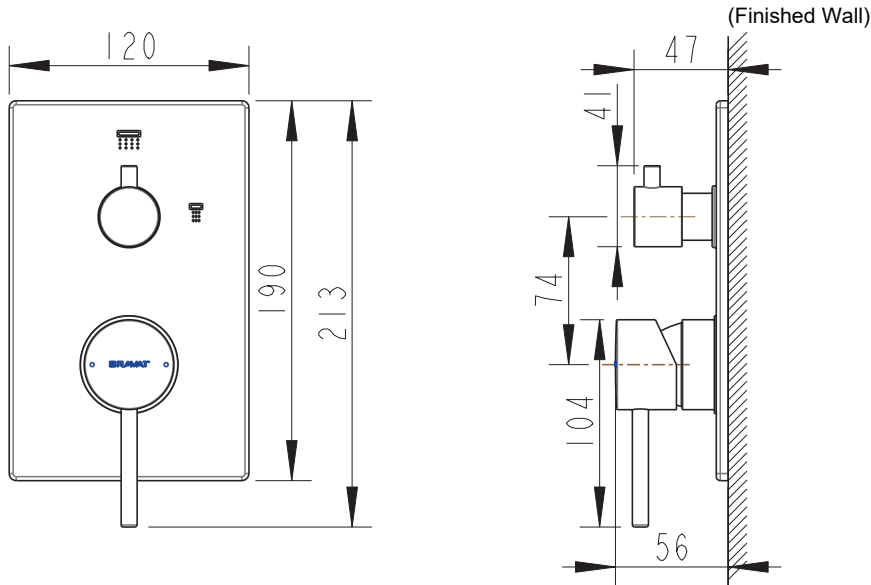

(Rough-in Dimensions):  
(Unit): mm

Item No.	P69193C-2 / Built-in Shower Mixer cover (2-function)
Color	Chrome
Materials	Brass
Cartridge	—
Aerator	—
Standard pressure	min. 0.5 bar – recommended 1 – 5 bar
Remark	Match with D982CP-A (old model FB86061C-2A split to P69193C-2&D982CP-A )