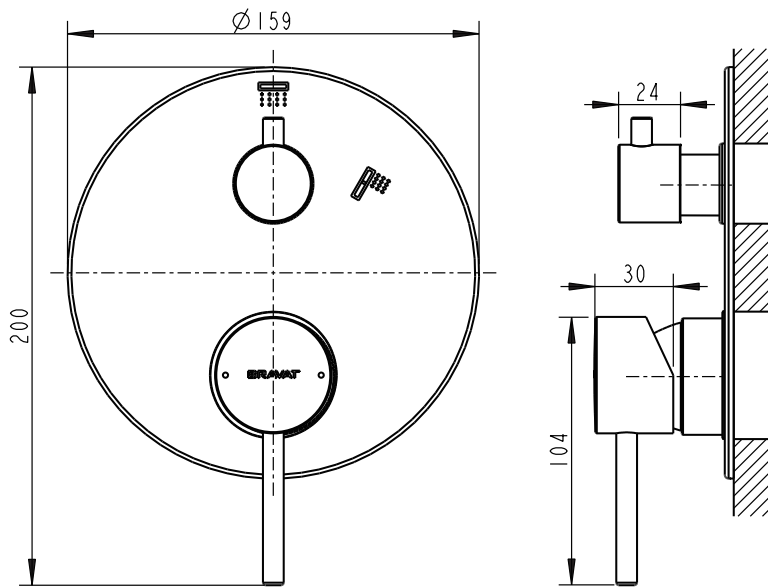

(Rough-in Dimensions):  
(Unit): mm

P69193C-2A-07

P69193BW-2A-07

Item No.	P69193C-2A-07 , P69193BW-2A-07 / 2-function
Available Color	Chrome , Matt Black
Materials	Brass
Cartridge	—
Aerator	—
Recommended pressure	0.15 - 1.0 MPa
Remark	Match with Built-in body set D982CP-A-07 Match with Built-in body set D982K-A-07