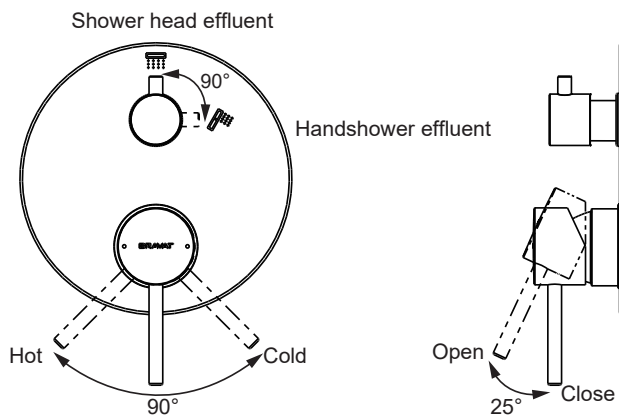

(Rough-in Dimensions):  
(Unit): mm

P69193C-2A-07

P69193BW-2A-07

Item No.	P69193C-2A-07 , P69193BW-2A-07 / 2-function
Available Color	Chrome , Matt Black
Materials	Brass
Cartridge	—
Aerator	—
Recommended pressure	0.15 - 1.0 MPa
Remark	Match with Built-in body set D982CP-A-07 Match with Built-in body set D982K-A-07