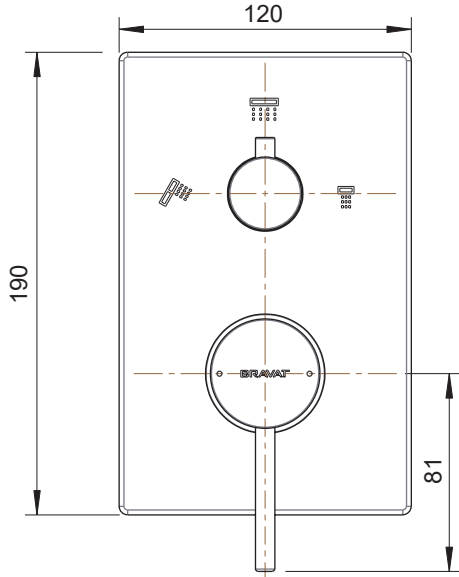

(Rough-in Dimensions):  
(Unit): mm

Item No.	P69193C-ENG (3-function)
Available Color	Chrome
Materials	Brass
Cartridge	—
Aerator	—
Standard pressure	min. 0.05 MPa – recommended 0.1 – 0.5 MPa
Remarks	Match with Built-in body set D969C-A