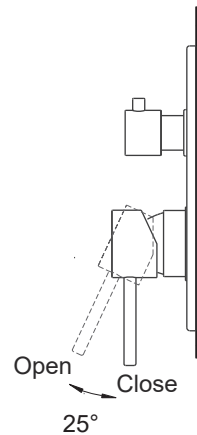

(Rough-in Dimensions):  
(Unit): mm

Item No.	P69193C-ENG (3-function)
Available Color	Chrome
Materials	Brass
Cartridge	—
Aerator	—
Standard pressure	min. 0.05 MPa – recommended 0.1 – 0.5 MPa
Remarks	Match with Built-in body set D969C-A