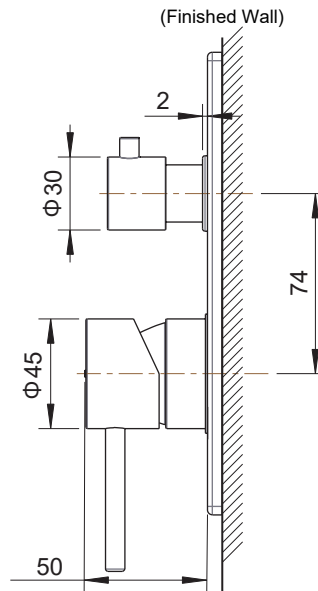

(Rough-in Dimensions):  
(Unit): mm

Item No.	P69193C-ENG (3-function)
Available Color	Chrome
Materials	Brass
Cartridge	—
Aerator	—
Standard pressure	min. 0.05 MPa – recommended 0.1 – 0.5 MPa
Remarks	Match with Built-in body set D969C-A