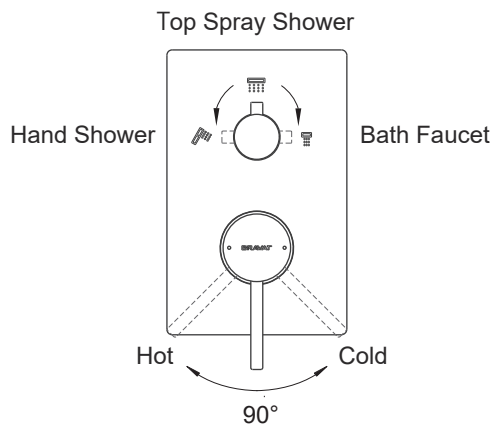

(Rough-in Dimensions):  
(Unit): mm

Item No.	P69193C-ENG (3-function)
Available Color	Chrome
Materials	Brass
Cartridge	—
Aerator	—
Standard pressure	min. 0.05 MPa – recommended 0.1 – 0.5 MPa
Remarks	Match with Built-in body set D969C-A